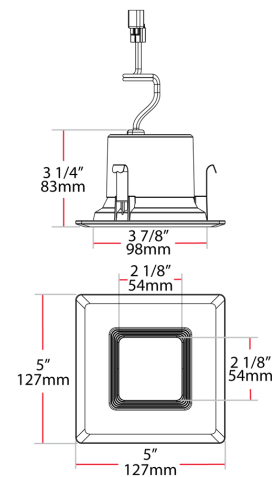

Installation

Mounting:

Easy installation with friction clips (4") and torsion springs (5"/6")

Other

Compatibility:

Compatible with most common 4" recessed housings

Warranty:

RAB warrants that our LED products will be free from defects in materials and workmanship for a period of five (5) years from the date of delivery to the end user, including coverage of light output, color stability, driver performance and fixture finish. RAB's warranty is subject to all terms and conditions found at rablighting.com/warranty.

Case and Pallet Dimensions

	QTY	LENGTH (in)	WIDTH (in)	HEIGHT (in)
CASE	4	11.42	8.07	6
PALLET	1120	5.44	3.75	85.12

Dimension

Light Distribution

Features

- High Performance LEDs up to 90 lm/w
- Use to replace up to 85W traditional light sources
- Robust plastic construction
- UL wet location rated
- Compatible with most standard recessed housings
- Dimmable down to 5% on compatible dimmers
- Available in Square 4" 650lm and 6" 950lm
- Available in 4 color temperatures: 2700K, 3000K, 3500K, 4000K & 5000K
- Available in a baffle trim option
- Color designer trims as optional accessories available
- 5-Year, No-Compromise Warranty

Ordering Matrix

Family	Size	Shape	Wattage	CRI/Color Temp	Driver	Finish	Trim
R	4	S	7	940	120	W	B
	6 = 6"	R = Round	7 = 7W	940 = 90 CRI, 4000K	120 = 120V	W = White	B = Baffle
	4 = 4"	S = Square	8 = 8W	827 = 80 CRI, 2700K			S = Smooth
			9 = 9W	830 = 80 CRI, 3000K			
			10 = 10W	835 = 80 CRI, 3500K			
			11 = 11W	840 = 80 CRI, 4000K			
			14 = 14W	927 = 90 CRI, 2700K			
				930 = 90 CRI, 3000K			
				935 = 90 CRI, 3500K			
				950 = 90 CRI, 5000K			