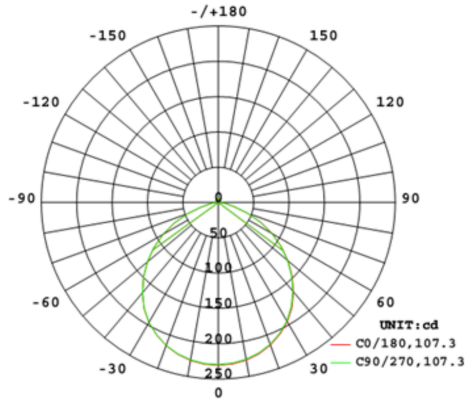

Project:	Type:
Prepared By:	Date:

Driver Info		LED Info	
Type	Constant Current	Watts	7W
120V	0.06A	Color Temp	4000K (Neutral)
208V	N/A	Color Accuracy	92 CRI
240V	N/A	L70 Lifespan	50,000 Hours
277V	N/A	Lumens	642 lm
Input Watts	6.3W	Efficacy	85.71428571

Case and Pallet Dimensions

	QTY	LENGTH (in)	WIDTH (in)	HEIGHT (in)
CASE	4	11.42	8.07	6
PALLET	1120	5.44	3.75	85.12

Dimension

Light Distribution

Features

- High Performance LEDs up to 90 lm/w
- Use to replace up to 85W traditional light sources
- Robust plastic construction
- UL wet location rated
- Compatible with most standard recessed housings
- Dimmable down to 5% on compatible dimmers
- Available in Square 4" 650lm and 6" 950lm
- Available in 4 color temperatures: 2700K, 3000K, 3500K, 4000K & 5000K
- Available in a baffle trim option
- Color designer trims as optional accessories available
- 5-Year, No-Compromise Warranty

Ordering Matrix

Family	Size	Shape	Wattage	CRI/Color Temp	Driver	Finish	Trim
R	4	S	7	940	120	W	B
	6 = 6"	R = Round	7 = 7W	940 = 90 CRI, 4000K	120 = 120V	W = White	B = Baffle
	4 = 4"	S = Square	8 = 8W	827 = 80 CRI, 2700K			S = Smooth
			9 = 9W	830 = 80 CRI, 3000K			
			10 = 10W	835 = 80 CRI, 3500K			
			11 = 11W	840 = 80 CRI, 4000K			
			14 = 14W	927 = 90 CRI, 2700K			
				930 = 90 CRI, 3000K			
				935 = 90 CRI, 3500K			
				950 = 90 CRI, 5000K			