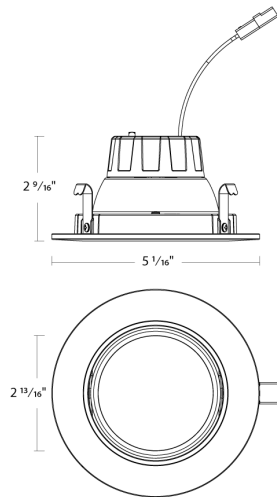

Dimensions

Features

4" & 5/6" Recessed LED trims are compatible with most recessed housings

Lumen outputs: 4" - 850 lumens, 6" - 950 & 1,150 lumens

5 Color temperature selectable 2700K, 3000K, 3500K, 4000K, & 5000K

Adjustable gimbal with 35 degree tilt constructed from die-cast aluminum with a smooth frosted lens

Available in Painted White or Black finish.

Dimmable down to 10% with compatible TRIAC/ELV dimmers, see dimmer compatibility list

5-year warranty, 50,000 hours lifespan, Title 24 JA8 and Title 20 compliant, wet location rated