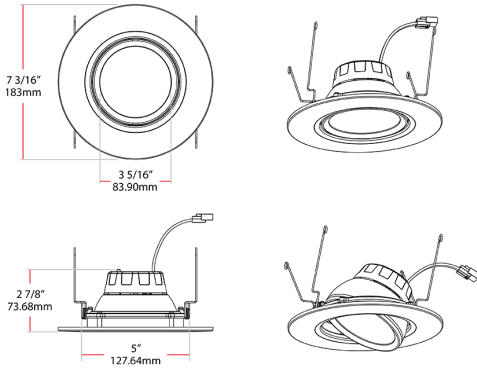

Dimensions

Features

- Use to replace traditional halogen and incandescent light sources
- Durable metal construction: dent and scratch resistant
- 5 Color temperature selectable 2700K, 3000K, 3500K, 4000K, & 5000K
- Compatible with most standard recessed housings
- Color trims sold separately

Ordering Matrix

Family	Size	Shape	Wattage	CRI/Color Temp	Driver	Finish	Trim
RA	6	R	10	9FA	120	W	S
	4 = 4" 6 = 6"	R = Round	8 = 8W 10 = 10W 11 = 11W	9FA = 90 CRI, 2700/3000/3500/4000/5000K CCT Adjustable	120 = 120V	W = White	S = Smooth