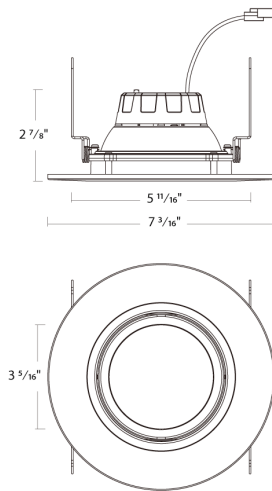

**Installation**

**Mounting:**

Recessed with housing

**Construction**

**Size:**

6"

**Technical Specifications (continued)**

**Shape:**

**Other**

**Compatible Accessories:**

NDCANIC6R

6" Recessed housing, new construction

RDCANIC6R

6" Recessed housing, remodeler

**5-Year, No-Compromise Warranty:**

RAB warrants that our LED products will be free from defects in materials and workmanship for a period of five (5) years from the date of delivery to the end user, including coverage of light output, color stability, driver performance and fixture finish. RAB's warranty is subject to all terms and conditions found at [rablighting.com/warranty](http://rablighting.com/warranty).

## Dimensions