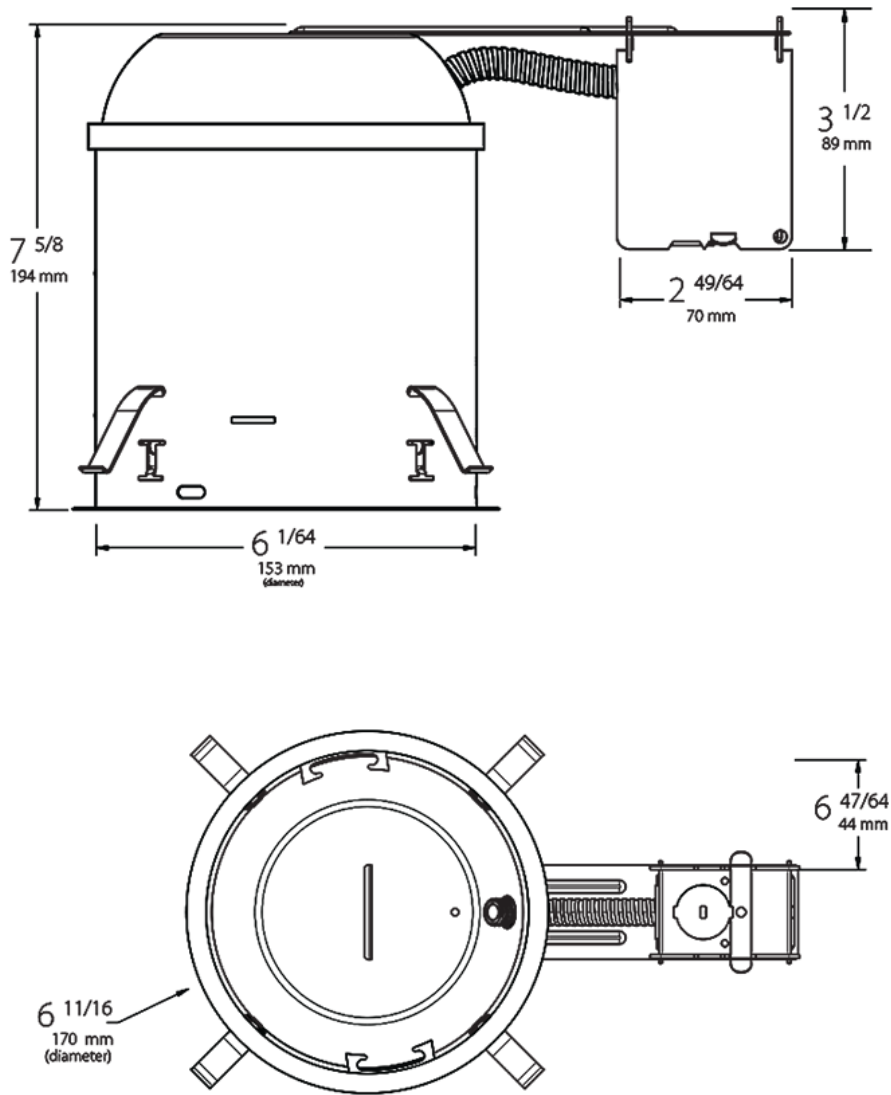

### Construction

**IC Rated:**

Suitable for direct contact with insulation

**Housing:**

Precision die-cast aluminum

**Remodeler:**

Mounting spring clips for use with 5/8" to 1" sheet rock ceilings

**Green Technology:**

Dimensions

Ordering Matrix

Family	Size	Shape	Housing
RDCANIC	6	R	

4 = 4"    R = Round    NDCANIC = New Construction  
 6 = 6"    RDCANIC = Remodeler