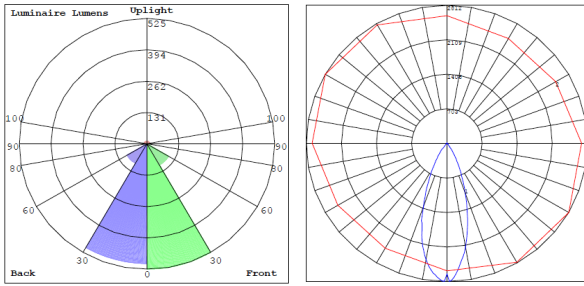

### Other Models:

- 9W | 600LM | SDL2S-SB-MCT5-BK

**Photometrics:** RDL2S-SB-MCT5-BK

BUG Rating: B2-U2-G0

**Other Views:**

Side View

Baffle Front View

Smooth Front View