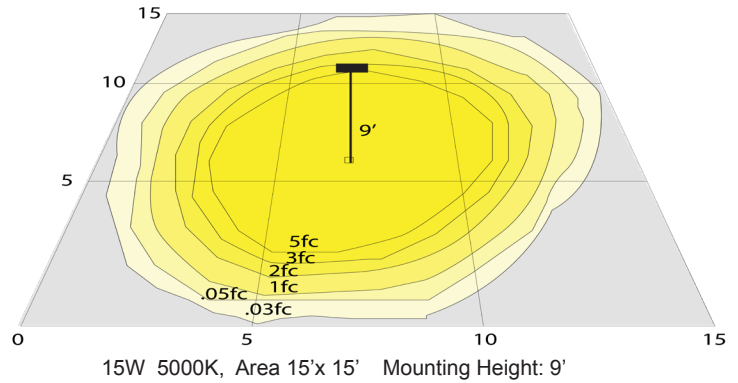

### Other Models:

- 9W | 600LM | SDL2S-SB-MCT5-BK

**Photometrics:** RDL2S-SB-MCT5-BK

BUG Rating: B2-U2-G0

**Other Views:**

Side View

Baffle Front View

Smooth Front View