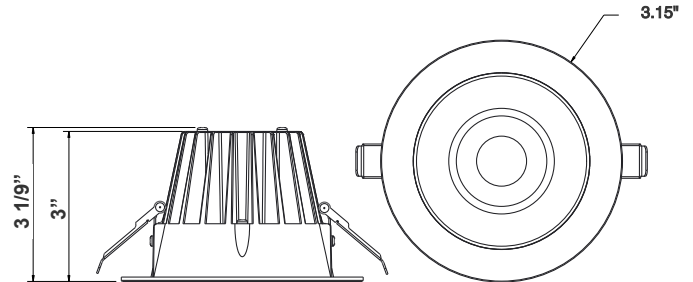

Note: \_\_\_\_\_

Type: \_\_\_\_\_

Baffle

Smooth

3.15" (D) x 3 1/9" (H)

LED DOWNLIGHTS (SMOOTH and BAFFLE TRIM) - 4" LED Anti-glare Downlight Comes Complete With An External Driver In a Junction Box. Commercial Grade Quality With Architectural Design