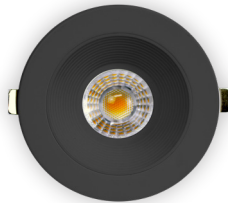

Baffle Front View