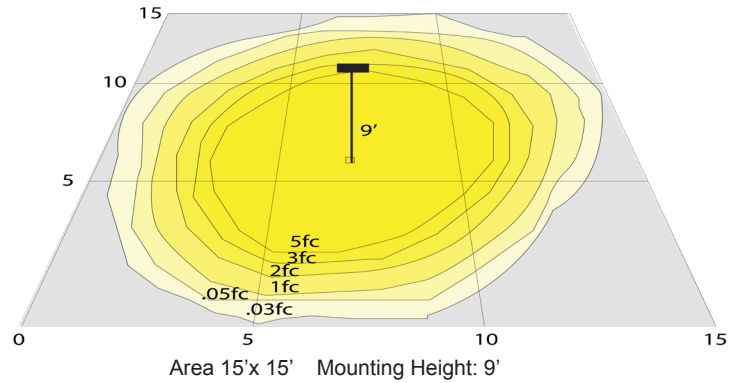

Phone: (877) 805-2252 | Fax: (877) 805-2252
www.westgatemfg.com

WG-03212023

Photometrics: RDL4S-BF-MCT5-WH

BUG Rating: B2-U2-G0

Performance Table: RDL4S-BF-MCT5-WH

MODEL NO.	Wattage	Voltage	Lumens	Color Temp.	BUG Rating	LPW
RDL4S-BF-MCT5-WH	12W	120V	1050LM	2700K 3000K 3500K 4000K 5000K	B2-U2-G0	87