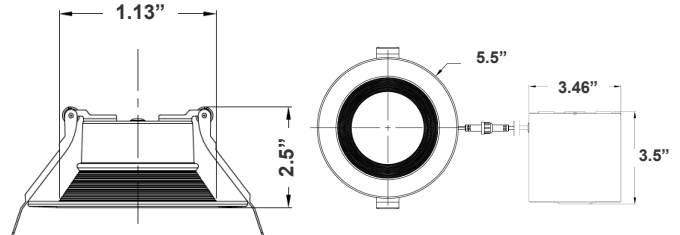

5.5"(D) x 2.5"(H) x 1.13"(W)
Junction box: 3.46"x3.5"
Cutout Size: 4-1/8"

Features

- Baffle Trim
- 5-Year Warranty
- Durable Aluminum Alloy For Optimal Heat Dissipation

Technical Specifications

Electrical:

- Voltage: 120V AC
- Output Voltage: 36VDC
- Power Factor: >0.90
- Wattage: 12W
- Efficacy: 87 LPW
- Total Harmonic Distortion: ≤15 %

Mechanical:

- Baffle Trim
- Up to 9 AWG18 Wires
- Durable, Die-Cast Aluminum Alloy For Optimal Heat Dissipation
- Junction box Included, Install Directly in Insulated Ceilings (IC) Without Any Thermal Housing
- Maximum Ambient Temperature: -40°F to 104°F
- Damp Location
- 5-Year Warranty