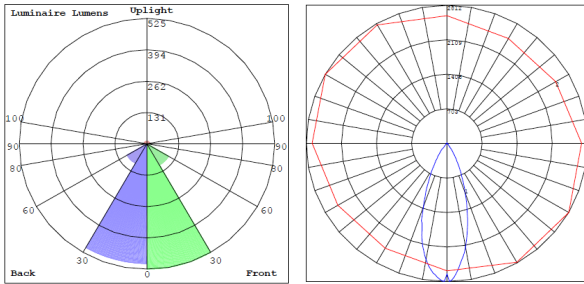

Photometrics: RDL4S-BF-MCT5-WH

BUG Rating: B2-U2-G0