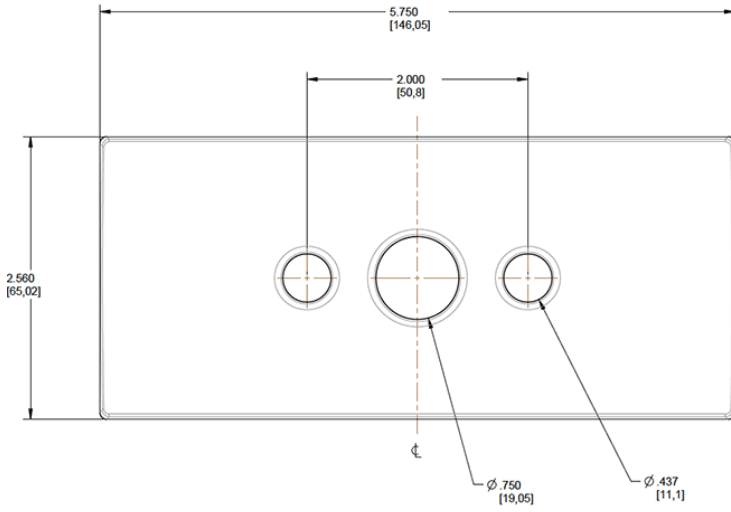

Description:

Round pole adaptor 3". Does not support mounting multiple fixtures at 90° orientation.

Other

Compatibility:

AL, ALX, AJ, ALED52, ALED78, ALED104, ALED105, ALED125 and ALED150

Compliance

Trade Agreements Act Compliant:

This product is a product of Cambodia and a "designated country" end product that complies with the Trade Agreements Act

Dimensions

POLE DIA	DIM "A"
3.0"	R 1.50"
3.5"	R 1.75"
4"	R 2.0"
5"	R 2.5"
6"	R 3.0"