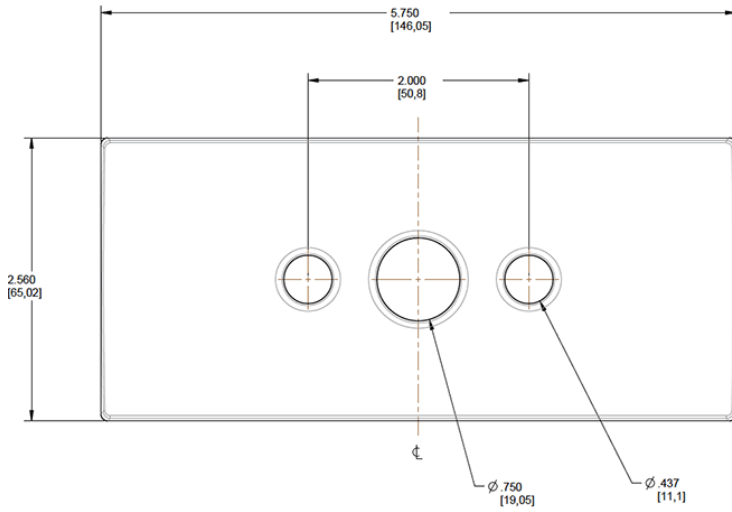

##### Description:

Round pole adaptor 5"

### Dimensions

POLE DIA	DIM "A"
3.0"	R 1.50"
3.5"	R 1.75"
4"	R 2.0"
5"	R 2.5"
6"	R 3.0"