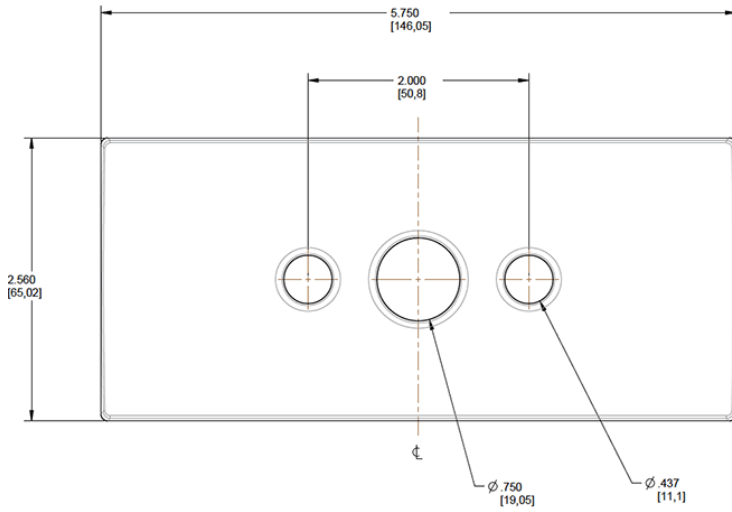

#### Performance

**Description:**

Round pole adaptor 6"

### Dimensions

POLE DIA	DIM "A"
3.0"	R 1.50"
3.5"	R 1.75"
4"	R 2.0"
5"	R 2.5"
6"	R 3.0"