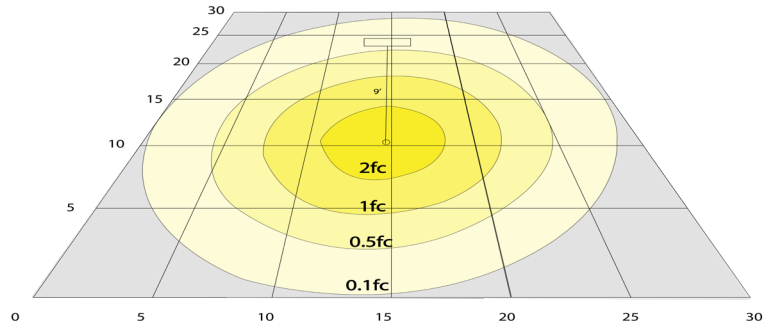

9W 5000K, Area 30'x 30' Mounting Height: 9'