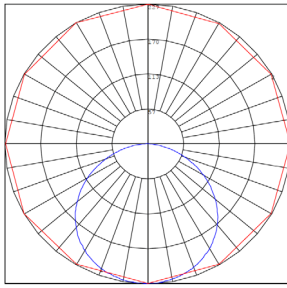

Photometrics: RSL4-MCT5-FR

BUG Rating: B2-U1-G0