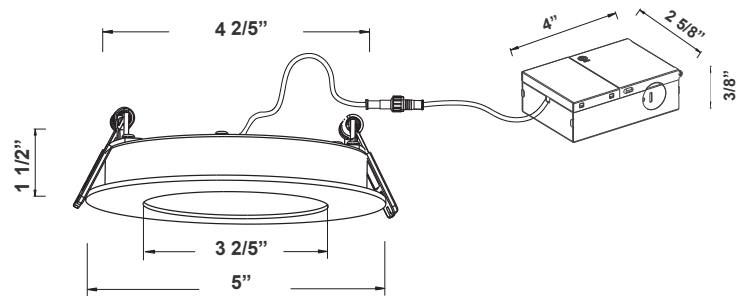

LED DOWNLIGHTS (SMOOTH TRIM) - 4" ROUND Ideal for New As Well As Old Residential And Commercial Constructions.

1 1/2" x 5"  
Driver Box: 4" x 2-5/8" x 3/8"