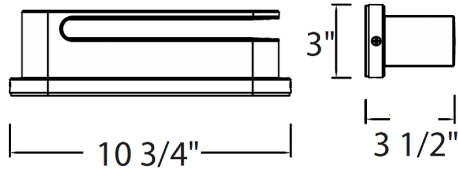

<b>Project:</b>	<b>Type:</b>
<b>Prepared By:</b>	<b>Date:</b>

Driver Info		LED Info	
Type	Constant Current	Watts	5W
120V	0.04A	Color Temp	3000K
208V	0.02A	Color Accuracy	86 CRI
240V	0.02A	L70 Lifespan	100,000 Hours
277V	0.02A	Lumens	174 lm
Input Watts	5.4W	Efficacy	32.3

**Dimensions**

**Features**

- IP65 rated
- 100,000-Hour LED lifespan
- 5-Year Limited Warranty

**Ordering Matrix**

Family	Shape	Type	Color Temp	Finish	Voltage
SA	CL	WP			
	CL = CLIP	BS = Bollard Short BT = Bollard Tall WP = Wall Sconce	Blank = 3000K	Blank = Matte Bronze	Blank = 120-277V