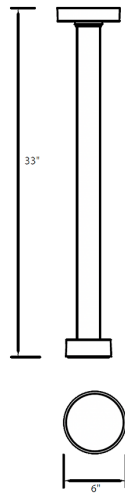

Dimensions

Features

- IP65 rated
- 100,000-Hour LED lifespan
- 5-Year Limited Warranty

Ordering Matrix

Family	Shape	Type	Color Temp	Finish	Voltage	Options
SA	MU	B				
	MU = MUSHROOM	B = Bollard WP = Wall Sconce	Blank = 3000K Blank = 2200-4000K Tunable White ¹	Blank = Matte Bronze	Blank = 120-277V	Blank = No Option /RGB = 16+ million colors

¹ Applies to RGB models only