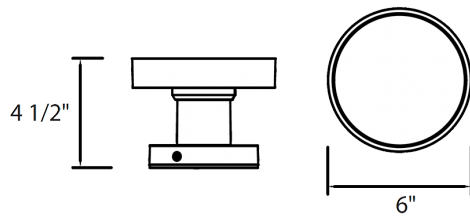

Dimensions

Features

- IP65 rated
- 100,000-Hour LED lifespan
- 5-Year Limited Warranty

Ordering Matrix

| Family | Shape | Type | Color Temp | Finish | Voltage | Options |
|--------|---------------|---------------------------------|--|----------------------|------------------|--|
| SA | MU | WP | | | | |
| | MU = MUSHROOM | B = Bollard WP = Wall Sconce | Blank = 3000K Blank = 2200-4000K Tunable White ¹ | Blank = Matte Bronze | Blank = 120-277V | Blank = No Option /RGB = 16+ million colors |