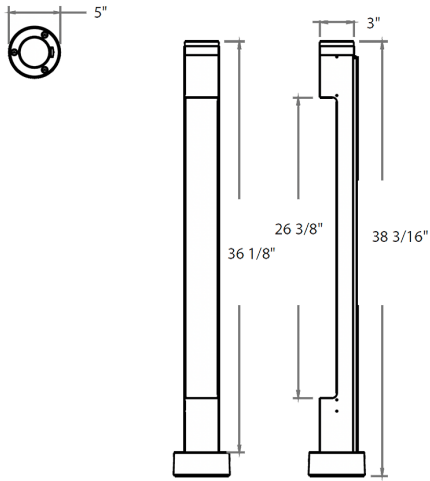

Dimensions

Features

- IP65 rated
- 100,000-Hour LED lifespan
- 5-Year Limited Warranty

Ordering Matrix

Family	Shape	Type	Color Temp	Finish	Voltage
SA	RE	BR			
	RE = REED	B = Bollard BR = Bollard with Accent Ring WP = Wall Sconce	Blank = 3000K	Blank = Matte Bronze	Blank = 120-277V