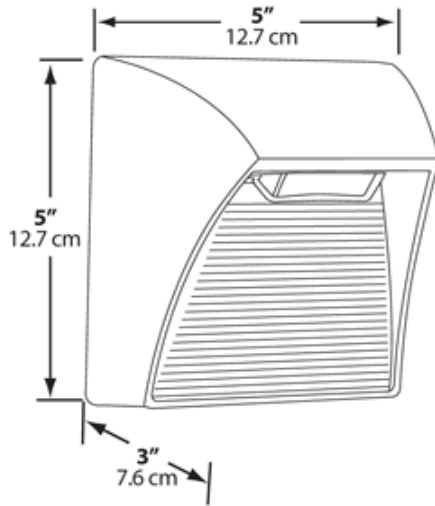

Dimensions

Features

- 5 Watt, High output LED
- 100,000-hour life
- Superior heat sinking with die cast aluminum housing
- Meets ADA Requirements
- Junction Box Not Included