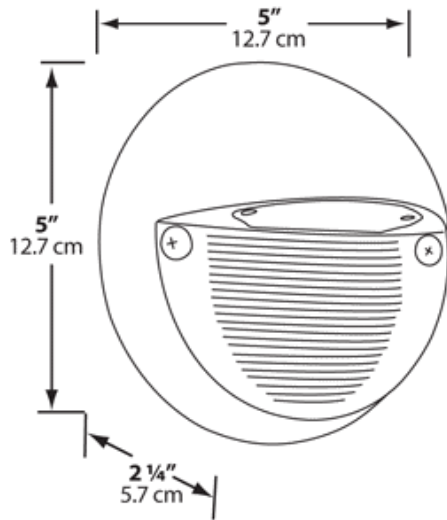

Optical

BUG Rating:

B0 U1 G0

Dimensions

Features

- 5 Watt, High output LED
- 100,000-hour life
- Superior heat sinking with die cast aluminum housing
- Meets ADA Requirements
- Junction Box Not Included