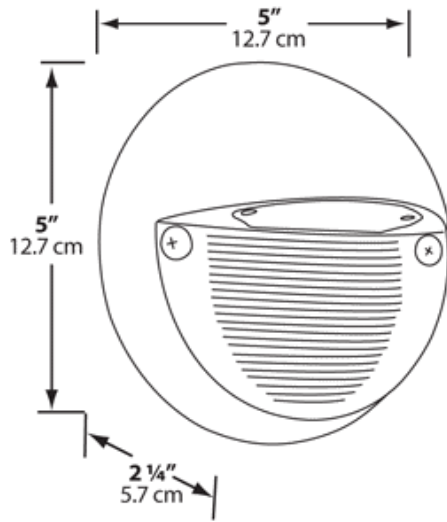

Dimensions

Features

- 5 Watt, High output LED
- 100,000-hour life
- Superior heat sinking with die cast aluminum housing
- Meets ADA Requirements
- Junction Box Not Included