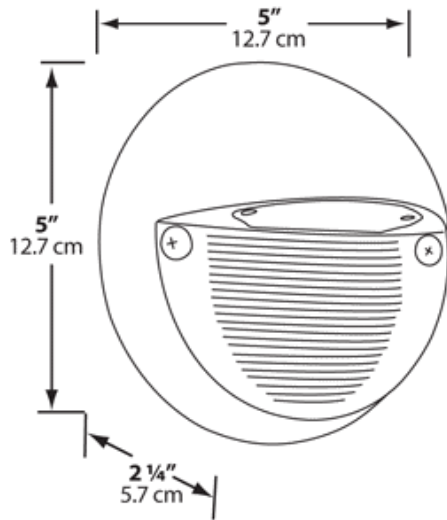

Dimensions

Features

- 5 Watt, High output LED
- 100,000-hour life
- Superior heat sinking with die cast aluminum housing
- Meets ADA Requirements
- Junction Box Not Included