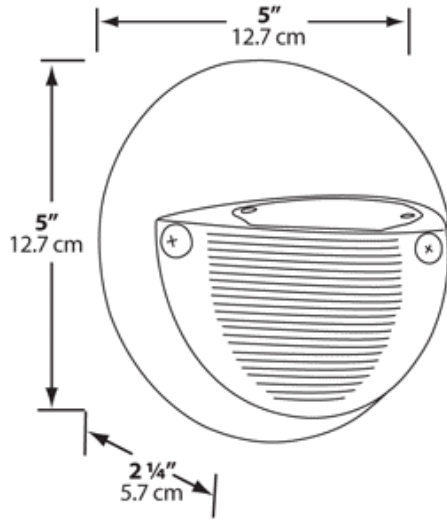

Dimensions

Features

- 5 Watt, High output LED
- 100,000-hour life
- Superior heat sinking with die cast aluminum housing
- Meets ADA Requirements
- Junction Box Not Included