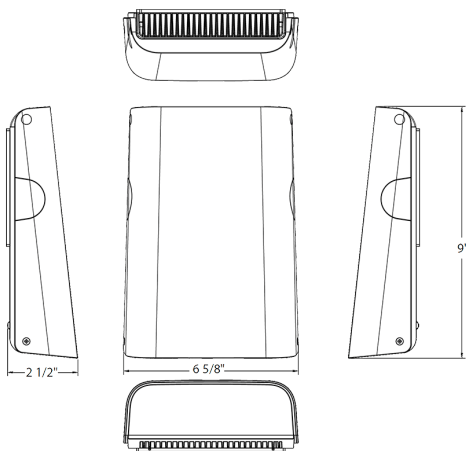

**Dimensions**

**Features**

- Selectable Wattages
- Full cutoff
- 120V
- 5-Year, limited warranty

**Ordering Matrix**

Family	Wattage	Color Temp	Finish	Driver
SLIM15				
	Blank = 34/25/13W	Blank = 5000K N = 4000K Y = 3000K	Blank = Bronze W = White	Blank = 120V