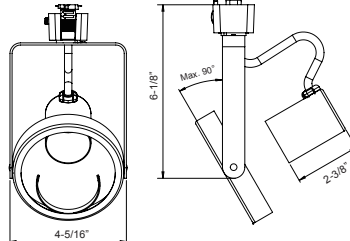

SOL/GR/PAR30/E26/x/yy