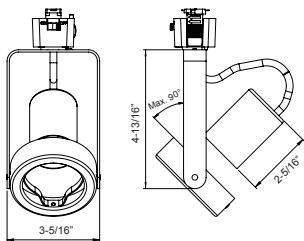

LINE DRAWINGS

SOL/GR/PAR20/E26/x/yy