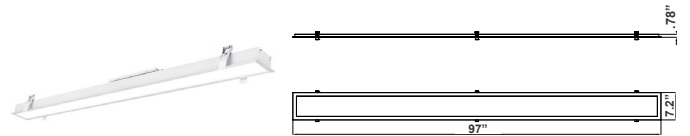

SRL6-8FT-DWK

97" (L) x 7.2" (H) x .78" (D)

FACTORY-INSTALLED OPTIONS:

OPT-FWH-66