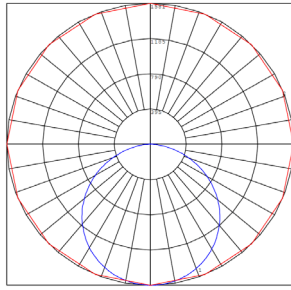

Photometrics: SRL6-8FT-MCTP

BUD Rating: B2-U2-G1