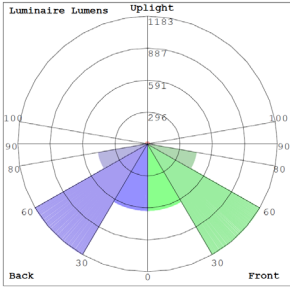

Photometrics: SRL6-8FT-MCTP

BUD Rating: B2-U2-G1