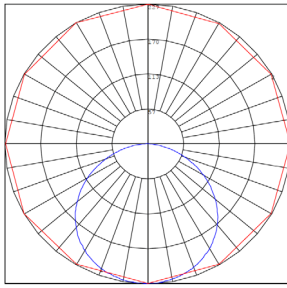

Other Models:

- 9W | 630LM | RSL4-MCT5-FR

Photometrics: SSL4-MCT5-FR

BUG Rating: B2-U1-G0

9W 5000K, Area 30'x 30' Mounting Height: 9'

Other Views:

Front View

Junction box 1-1/4" thick included with fixtures