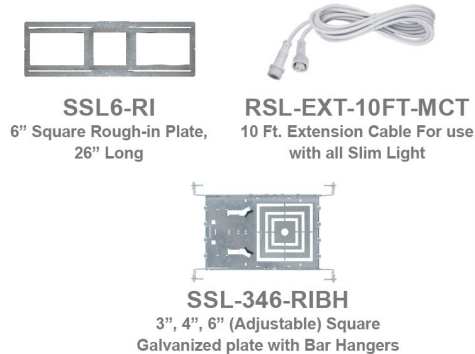

Model **Color Temp.** **Fire Rated**

SSL4 - MCT5 - FR

Accessories:

Blank = No Option For Accessories
 RSL-EXT-10FT-MCT = 10 FT. EXTENSION CABLE FOR USE WITH ALL SLIM LIGHT
 SSL6-RI = 6" Square Rough-in Plate, 26" Long
 RSL-346-RIBH = 3", 4", 6" (ADJUSTABLE) ROUND GALVANIZED PLATE WITH BAR HANGERS

Factory-Installed Option:

Blank = No Option For Accessories
 OPT-EM-DL1EXT = EXTERNAL BATTERY BACKUP

ACCESSORIES:

FACTORY-INSTALLED OPTION:

Compatible Dimmer List:

MODEL NO.	BRAND
6631-1LT	LEVITON
MACL-153MLH-AL	LUTRON
TGCL-153PH-LA	LUTRON
DVW-603PGH-WH	LUTRON
CT-600PR-WH	LUTRON
LGCL-153PHL-IV	LUTRON
TGCL-153PH-LA	LUTRON
LSLV603PWV	LUTRON
6674-POW	LEVITON
DVCL-153P	LUTRON
MSCL-OP153P	LUTRON
CTCL-153P	LUTRON
MACL-153M	LUTRON
HCL453PTCCCV6	PASS & SEYMOUR
LSLV603PWV	PASS & SEYMOUR