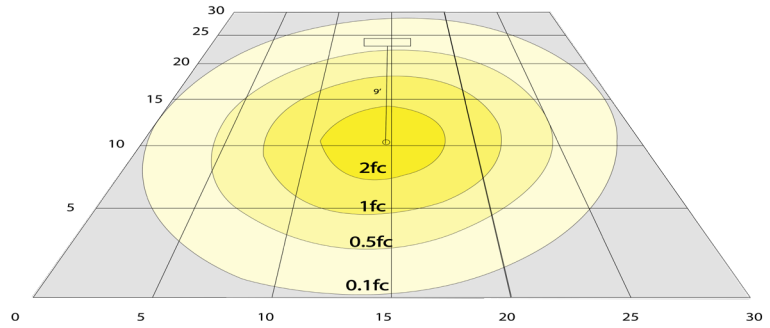

Other Models:

- 9W | 630LM | RSL4-MCT5-FR

Photometrics: SSL4-MCT5-FR

BUG Rating: B2-U1-G0

9W 5000K, Area 30'x 30' Mounting Height: 9'

Other Views:

Front View

Junction box 1-1/4" thick included with fixtures