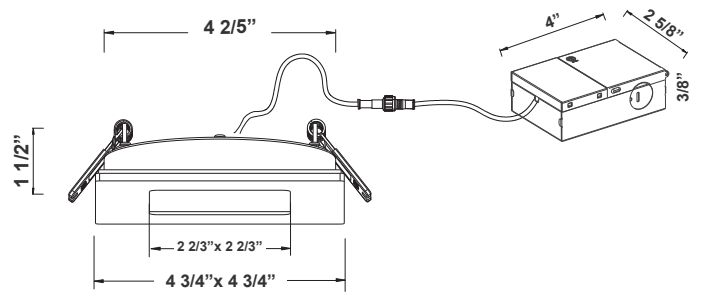

Customer Name: _____
Project Name: _____
Note: _____ | Type: _____