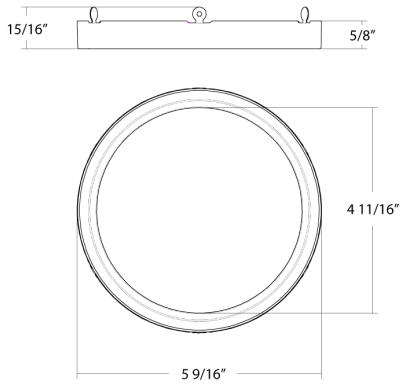

### Construction

**Size:**

5.5"

**Shape:**

Round

**Finish:**

Black

**Enclosure Material:**

## Dimensions