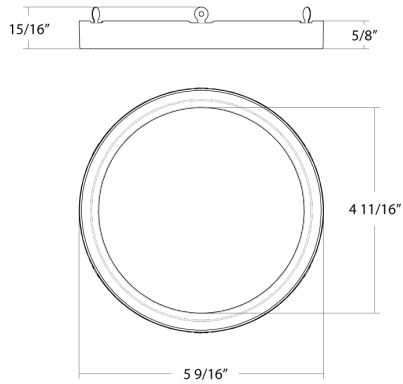

Dimensions

Features

Color trim for surface mount, see Downlight Accessory Compatibility Guide

Color trim for surface mount, see Downlight Accessory Compatibility Guide

Available in 3 colors: Black, Bronze, & Brushed Nickel