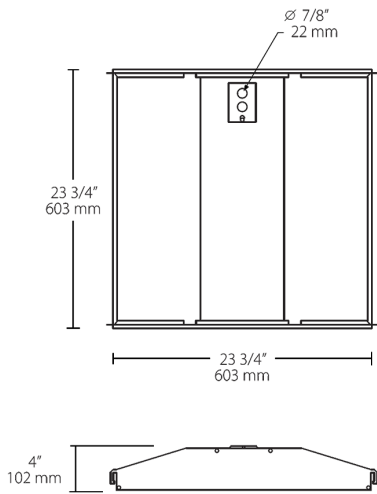

Technical Specifications (continued)

Other

Warranty:

RAB warrants that our LED products will be free from defects in materials and workmanship for a period of five (5) years from the date of delivery to the end user, including coverage of light output, color stability, driver performance and fixture finish. RAB's warranty is subject to all terms and conditions found at rablighting.com/warranty.

Patents:

This design is protected by patents pending in US, Canada, China, Taiwan and Mexico

Dimensions

Features

- Ultra-efficient performance with DLC Premium listing
- Optional surface mount and drywall frame kits available
- Optional programmable occupancy sensor for multi-level lighting control
- 0-10V dimming, standard on all models
- 100,000-hour LED lifespan 5-Year, No-Compromise Warranty

Ordering Matrix

Family	Size	Wattage	Color Temp	Driver	Options	Chicago Plenum
SWISH	2X2	-	29	N	/D10	/CP
	2X2 = 2' x 2' 2X4 = 2' x 4'	19 = 19W (2x2) 29 = 29W (2x2) 39 = 39W (2x4) 49 = 49W (2x4)	Y = 3000K Warm YN = 3500K Warm Neutral N = 4000K Neutral Blank = 5000K Cool	/D10 = 0-10V Dimming	Blank = No Option /E2 = Battery Backup /LC = Lightcloud /LC/E2 = Lightcloud w/Battery Backup /MVS = Microwave Occupancy Sensor /MVS/E2 = Microwave Occupancy Sensor w/Battery Backup	Blank = Standard /CP = Chicago Plenum