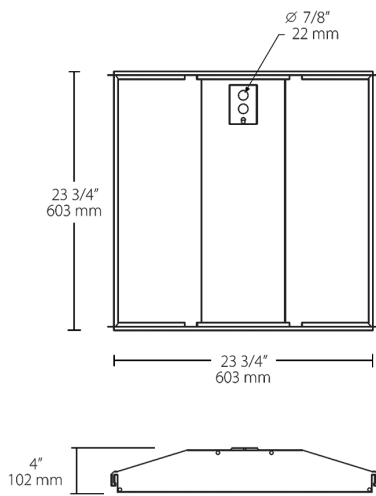

Technical Specifications (continued)

Other

Warranty:

RAB warrants that our LED products will be free from defects in materials and workmanship for a period of five (5) years from the date of delivery to the end user, including coverage of light output, color stability, driver performance and fixture finish. RAB's warranty is subject to all terms and conditions found at rablighting.com/warranty.

Patents:

This design is protected by patents pending in US, Canada, China, Taiwan and Mexico

Dimensions

Features

- Ultra-efficient performance with DLC Premium listing
- Optional surface mount and drywall frame kits available
- Optional programmable occupancy sensor for multi-level lighting control
- 0-10V dimming, standard on all models
- 100,000-hour LED lifespan 5-Year, No-Compromise Warranty

Ordering Matrix

Family	Size	Wattage	Color Temp	Driver	Options	Chicago Plenum
SWISH	2X2 2X4	- 19 = 19W (2x2) 29 = 29W (2x2) 39 = 39W (2x4) 49 = 49W (2x4)	YN Y = 3000K Warm YN = 3500K Warm Neutral N = 4000K Neutral Blank = 5000K Cool	/D10 /D10 = 0-10V Dimming	Blank = No Option /E2 = Battery Backup /LC = Lightcloud /LC/E2 = Lightcloud w/Battery Backup /MVS = Microwave Occupancy Sensor /MVS/E2 = Microwave Occupancy Sensor w/Battery Backup	/CP Blank = Standard /CP = Chicago Plenum