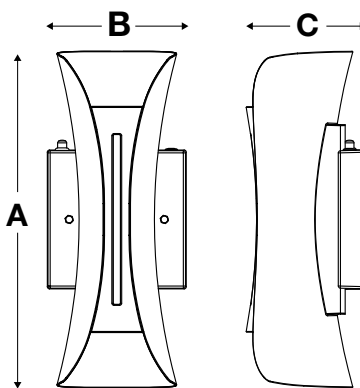

63473
SCONCETRI1A450ST8SC3BL