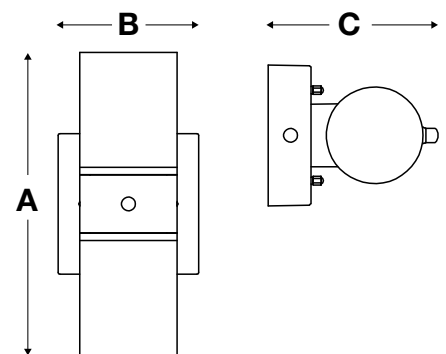

Physical Information

Luminaire Description	(A) Height Inches (mm)	(B) Length Inches (mm)	(C) Width Inches (mm)	Weight lb (g)
SCONCE1A1000ST8SC3BL	11.8 (300)	4.5 (115)	4.7 (120)	2.61 (1184)
SCONCERD1A450ST8SC3BL	12.5 (317.5)	5.6 (141.5)	5 (127)	1.54 (700)
SCONCETRI1A450ST8SC3BL	12.5 (317.5)	4.5 (115)	5 (127)	2.71 (1230)
SCONCEDUALDTD1A720ST8SC9BLSYL	9.74 (247.5)	5 (127)	4.5 (115)	1.87 (850)

63471
SCONCE1A1000ST8SC3BL

63472
SCONCERD1A450ST8SC3BL

63473
SCONCETRI1A450ST8SC3BL

64007
SCONCEDUALDTD1A720ST8SC9BLSYL

Additional Specifications

- Suitable for indoor and outdoor, dry, and wet applications.
- Not intended for use with emergency light fixtures or exit lights.
- For use in housings that can structurally support a lamp weighing one pound.