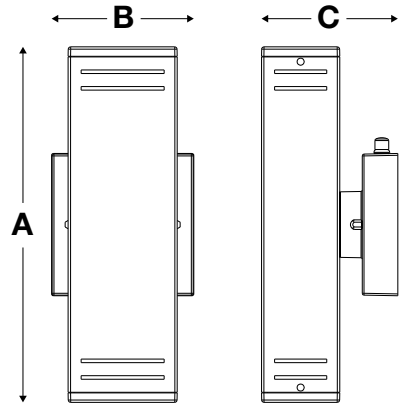

Catalog #	Type
Project	
Comments	
Prepared by	

Ordering Guide

SCONCE	DTD	1A	XXXX	S	8	SC3	BL
Product Name	Sensor	Generation	Lumen Output	S	8	Color temperature	Color/Finish
SCONCE = Sconce	DTD = Dusk to Down	1A = Generaation 1A	1000 = 1000 lumens 450 = 450 lumens 720 = 720 lumens	S = 120V	8 = 80 CRI	SC3 = Selectable Color 2700/3000/3500/ 4000/5000K	BL = Black
SCONCERD = Sconce Round							
SCONCETRI = Sconce Triangle							
SCONCEDUAL = Sconce Dual Light							

Ordering Information

Item Number	Ordering Abbreviation	Wattage	Input Voltage	CRI	Color Temp	Total Fixture Lumens	Color	Case Quantity
63471	SCONCEDTD1A1000S8SC3BL	29.5	120	80	2700/3000/3500/4000/5000K	1000	Black	2
63472	SCONCERDDTD1A450S8SC3BL	12.5	120	80	2700/3000/3500/4000/5000K	450	Black	2
63473	SCONCETRIDTD1A450S8SC3BL	12.5	120	80	2700/3000/3500/4000/5000K	450	Black	2
64007	SCONCEDUALDTD1A720S8SC3BLSYL	11.5	120	80	2700/3000/3500/4000/5000K	720	Black	2

Physical Information

Luminaire Description	(A) Height Inches (mm)	(B) Length Inches (mm)	(C) Width Inches (mm)	Weight lb (g)
SCONCE1A1000ST8SC3BL	11.8 (300)	4.5 (115)	4.7 (120)	2.61 (1184)
SCONCERD1A450ST8SC3BL	12.5 (317.5)	5.6 (141.5)	5 (127)	1.54 (700)
SCONCETRI1A450ST8SC3BL	12.5 (317.5)	4.5 (115)	5 (127)	2.71 (1230)
SCONCEDUALDTD1A720ST8SC9BLSYL	9.74 (247.5)	5 (127)	4.5 (115)	1.87 (850)

63471
SCONCE1A1000ST8SC3BL