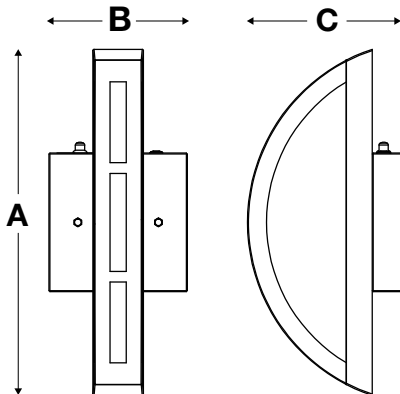

63472
SCONCERD1A450ST8SC3BL