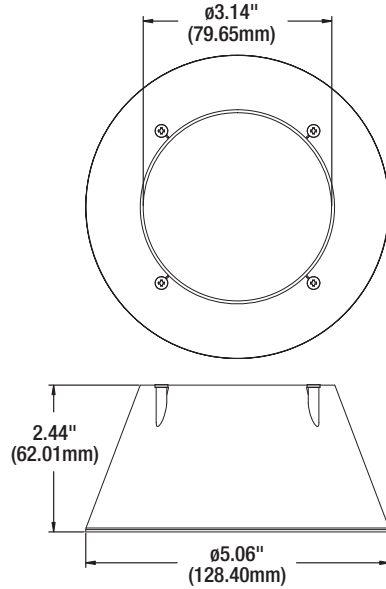

62917/62920