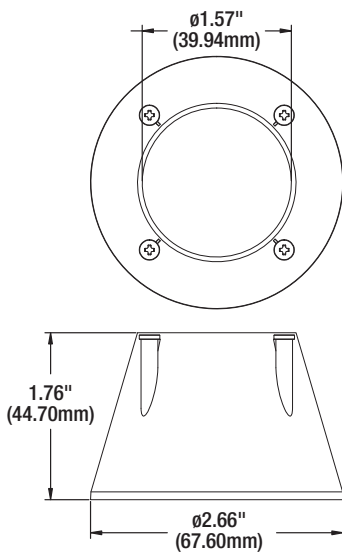

62916/62919