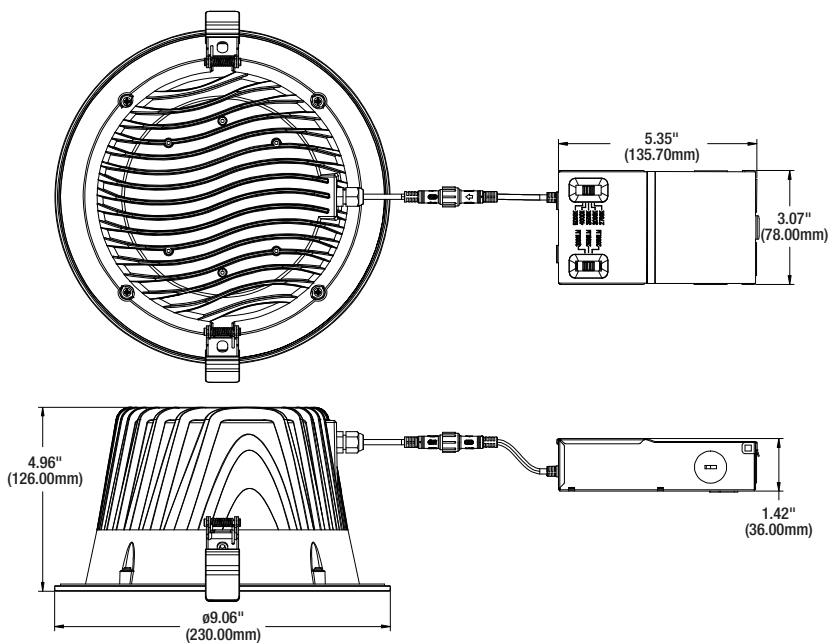

Physical Information

62922/62926

62923/62927

62924/62925/62928

Accessories

Item Number	Ordering Abbreviation	Description
62916	RT4SPREFLECT	Specular Reflector compatible with 4" units
62917	RT6SPREFLECT	Specular Reflector compatible with 6" units
62918	RT8SPREFLECT	Specular Reflector compatible with 8" units
62919	RT4WHREFLECT	White Reflector compatible with 4" units
62920	RT6WHREFLECT	White Reflector compatible with 6" units
62921	RT8WHREFLECT	White Reflector compatible with 8" units
65552*	RT68TRIMEXT4A	8" Trim Extender
65553	RT810TRIMEXT4A	10" Trim Extender
65554	RT812TRIMEXT4A	12" Trim Extender