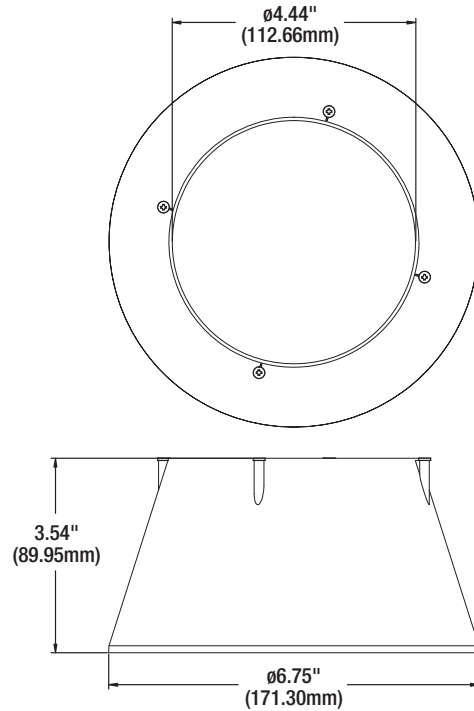

62918/62921