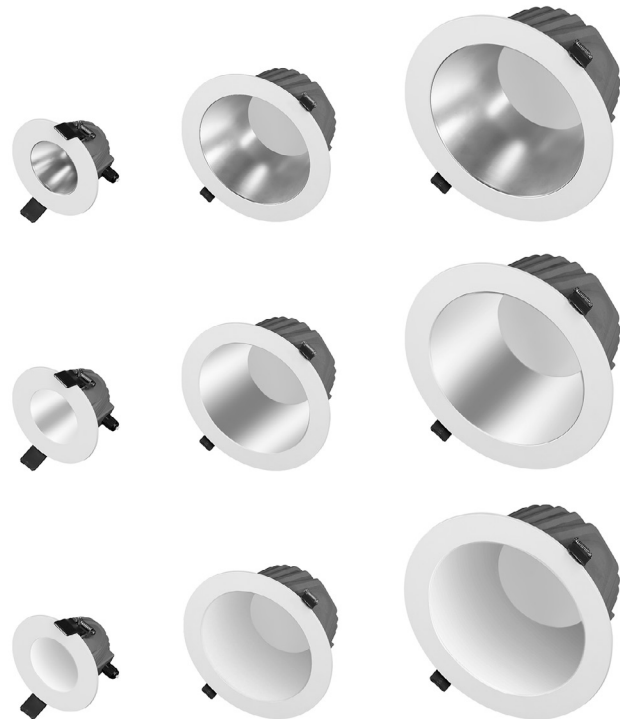

LEDVANCE Luminaires

DUAL SELECTABLE DOWNLIGHTS

SUPERIOR CLASS

Application

The LEDVANCE Superior Class Dual Selectable Recessed Downlight offers a high performance light for commercial buildings, offices, hotels, museums and restaurants. Lumen and color selectable with semi-specular reflector and low glare, it is the ideal solution for any project.

Benefits and Features

- High performance comfortable light with semi-specular reflector and low glare (UGR<19)
- 2700K, 3000K, 3500K, 4000K or 5000K color temperature selectable, enabled via the switches on the junction box
- 3-Lumen outputs in one product for application versatility
- Optional white and specular reflectors available as accessories
- High CRI (>90) ensures a high-quality light
- Remote driver with junction box
- ENERGY STAR® rated to maximize rebate opportunities
- Up to 95 LPW
- Energy savings up to 60%

Electrical

- 120VAC or 120-347VAC
- Power Factor >0.90
- THD <20%
- 0-10V dimmable or phase-cut dimmable (see Ordering Guide for further details)

Rated Life

- 50,000 hours (L₇₀)

Warranty

- 5-year
- NLB Trusted Warranty Program

Operating Temperature

- -4°F to +104°F (-20°C to +40°C)

Certifications and Listings

- cETLus
- RoHS
- FCC
- ENERGY STAR®
- TAA
- Classified for stand-alone and retrofit applications as per UL 1598/1598C
- IC rated for direct contact with insulation, allowing for installation without a housing (except for 3000lm version)
- Certified airtight as per ASTM E283-04
- Suitable for dry, damp, and wet locations

RT4

RT6

RT8

Wattage Comparison

Traditional Source	LED System Wattage	Energy Savings
9W CFL	7W	22%
13W CFL	9.5W	27%
18W CFL	12/12.5W	33%/31%
32W CFL	16W/18W	50%/44%
2x26W CFL	21W/25W	60%/52%
2x32W CFL	31W/37W	52%/42%

LEDLUM172R3 02-24