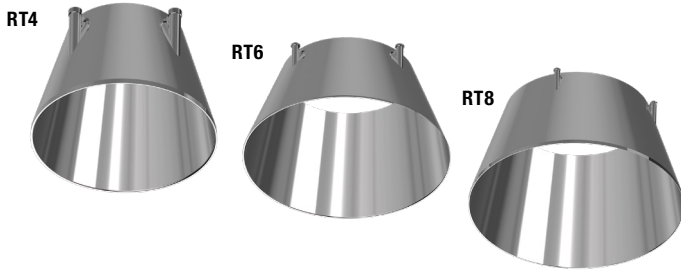

Accessories

Item Number	Ordering Abbreviation	Description
62916	RT4SPREFLECT	Specular Reflector compatible with 4" units
62917	RT6SPREFLECT	Specular Reflector compatible with 6" units
62918	RT8SPREFLECT	Specular Reflector compatible with 8" units
62919	RT4WHREFLECT	White Reflector compatible with 4" units
62920	RT6WHREFLECT	White Reflector compatible with 6" units
62921	RT8WHREFLECT	White Reflector compatible with 8" units
65552*	RT68TRIMEXT4A	8" Trim Extender
65553	RT810TRIMEXT4A	10" Trim Extender
65554	RT812TRIMEXT4A	12" Trim Extender

*Item will be discontinued once inventory is depleted.

Specular Reflector