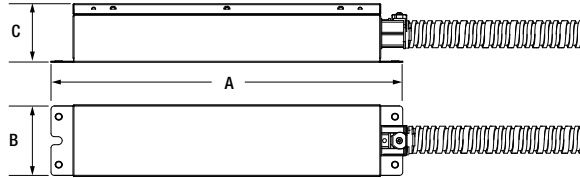

Emergency Battery Back-Up Accessories

For the EMBB application you must use the field-installable emergency back-up components listed below (sold separately). Those EMBBs can only be used with the UNH Downlight versions.

Emergency Battery Back-Up Specs

NAED	Description	Input Voltage	Frequency	Input Current	Watt Hours	Max Mounting Height	Ambient Temp	Charging Time	Rating	Warranty
62367	EMBB2A8WUNVDC	100-277V_{AC}	50/60Hz	120mA Max	33.6Wh	21.6ft	0-50°C	24 hours	Damp	5 years
62368	EMBB2A8WUNHDC	100-347V_{AC}	50/60Hz	120mA Max	33.6Wh	21.6ft	0-50°C	24 hours	Damp	5 years

Description	(A) Length in (mm)	(B) Width in (mm)	(C) Height in (mm)
EMBB	12.9 (330)	2.6 (67)	2.2 (55)