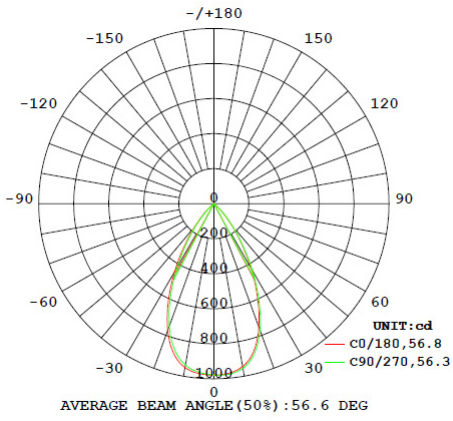

Photometric Information

62922