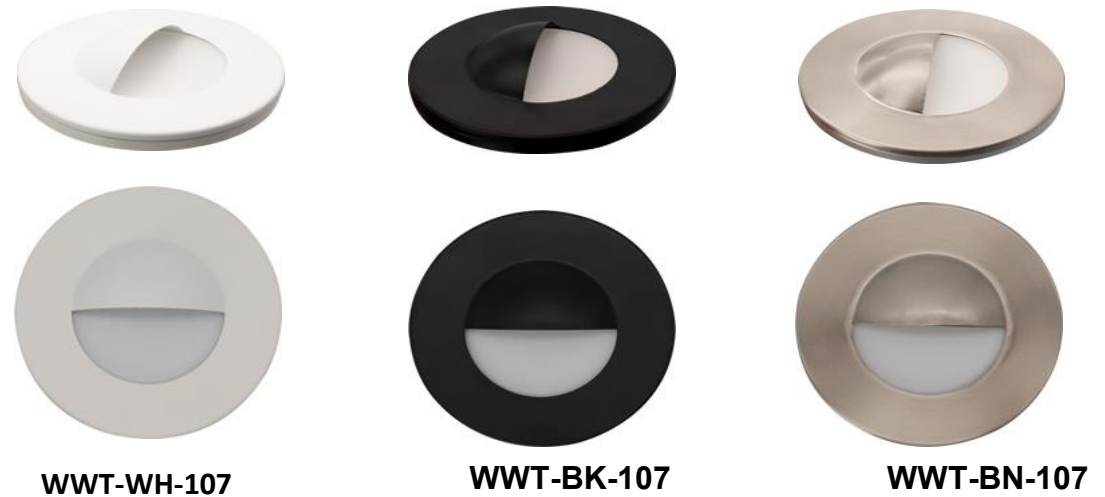

WWT-WH-107

WWT-BK-107

WWT-BN-107

ACCESSORIES

Sold Separately

Hard Wired Driver Triac Dimmable Input 120V AC
[12V model # HBL024-120-12-D](#)
[24V model # HBL024-120-24-D](#)

Connect Up To 10 Puck Lights To This Driver

[Plug-In Driver model # WLS-PD30LU-24](#)

Not Dimmable Input 120V AC output 12V DC 12W
Connect Up To 5 Puck Lights To This Driver

6-Port Hub model # [AD-107THB1](#)

[Extension Cable 6 ft model # PEX6](#)

Lotus LED Lights USA

250 H Street # 301, Blaine WA 98230 tel 360-200-5500
Hainesport NJ, Naples FL, Vancouver WA

www.LotusLEDLights.com

mailing addresses
warehouses

Lotus LED Lights CANADA

1080 Cliveden Ave # 6, Delta BC V3M 6G6 tel 604-538-3090
Delta BC & Mississauga ON