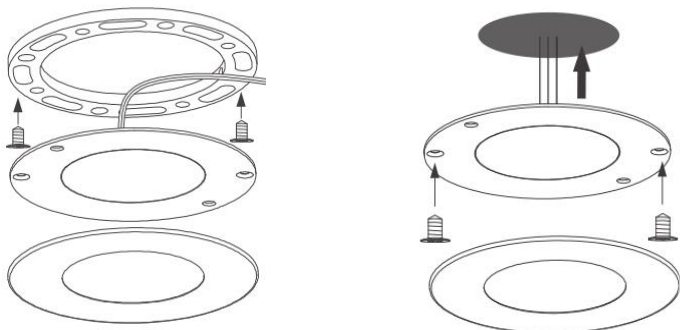

10P-AD-107T

10 Pack Ultra Slim LED Puck Light White Trim 2.2W

Project: _____

Location: _____

Qty: _____

Notes: _____

DESCRIPTION

10 pack of our best seller AD-107T pucks with white trim only
 Slim to size and bright in lumen output
 With a width of 1/4", the puck light can be recess or surface mounted
 Magnetic trims for easy installation
 Connect the puck lights to the power supply using a 6-port hub or using the male and female connectors on every puck for daisy chaining
 CRI 90+ for true color rendering

DIMENSIONS ID 2 1/4" OD 3"

White Trims and White Surface Mount Brackets Included

INSTALLATION

1/4" Thin Surface Mounted

1/8" Thin Recessed Mounted

CONNECTION

Puck Lights should be connected in parallel to the power supply.
 Observe the power limitations. A 12W driver could power up to 5 pucks

ORDERING GUIDE

	CCT	Input Voltage
10P-AD-107T-3K-WH-12V	3000K	12 V DC
10P-AD-107T-4K-WH-12V	4000K	12 V DC
10P-AD-107T-3K-WH-24V	3000K	24 V DC
10P-AD-107T-4K-WH-24V	4000K	24 V DC

SPECIFICATION	
Applications	Undercabinet, Cove, Hospitality, Retail Lighting
Energy Used	2.2 W
Color Temperature (K)	3000 4000
Light Output (lm)	150 170
Halogen Equivalent	15 W
Beam Angle	120°
CRI	90 +
Input	12 V DC / 24V DC constant voltage
Dimming	Plug-in Driver not Dimmable
	Hard Wired Driver TRIAC Dimmable 10% - 100%
Approved Location	Damp Locations
Ambient Temperature	-4°F (-20°C) to +104°F (+40°C)
Projected Life	70% Light Output at 50,000 Hours
Certification	cETLus
Warranty	3 Year