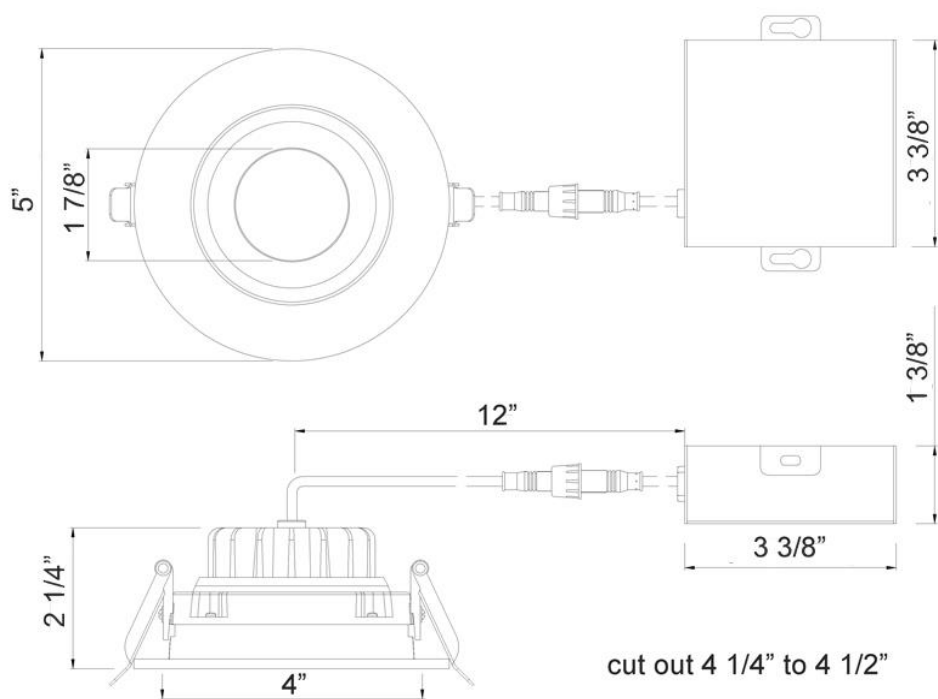

## 4" Round Venus Adjustable Recessed LED 12W

Project: \_\_\_\_\_

Location: \_\_\_\_\_

Model: \_\_\_\_\_ Qty: \_\_\_\_\_

Notes: \_\_\_\_\_

**DESCRIPTION**

4" Round Recessed Gimbal LED fixture  
 Regressed optics with low glare  
 Adjustable 20° each direction and with 360° rotation

**DIMENSIONS** ID 4" OD 5" Cut Out 4 1/4" to 4 1/2"

SPECIFICATION	
Applications	Commercial & Residential Recessed
Power	12 W
Color Temperature (K)	3000   5CCT 27K-30K-35K-40K-50K   Dim to Warm 30-18K
Light Output (lm)	880   780-820-890-920-910   700
Halogen Equivalent	90 W
Beam Angle	38° wide beam with 20° tilt and 360° rotation
CRI	90 +
Default Driver Input & Dimming	120V AC 50/60 Hz - Triac Dimmable
Optional Driver Input & Dimming	120V-347V AC 50/60 Hz - 0-10V Dimmable
Approved Location	Insulated Ceiling & Wet Locations
Air Tight	Yes
Ambient Temperature	-4°F (-20°C) to +104°F (+40°C)
Projected Life	70% Light Output at 50,000 Hours
Certification	cETLus, T24
Warranty	5 Year

**Trim Options**

White

Black

Brushed Nickel

**ACCESSORIES**

Sold Separately

[26" Long Flat Rough-In Plate model # RIP414](#)

[13" Long Flat Rough-In Plate model # MP4-2](#)