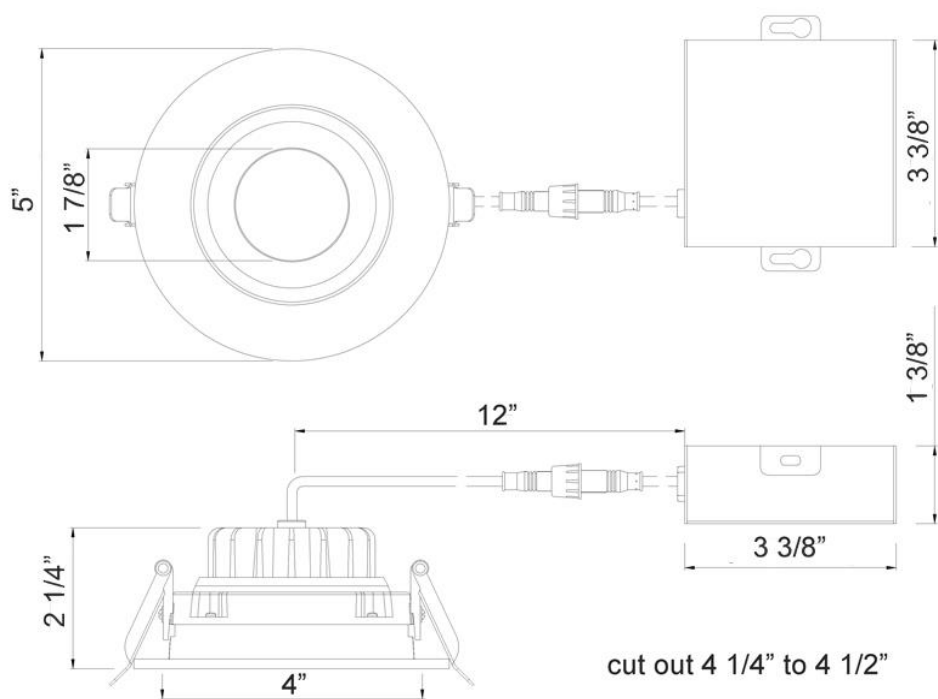

Type IC, Wet Location & Air-Tight

AD-LED-4-S12W-xx-xx-LREY

4" Round Venus Adjustable Recessed LED 12W

Project: _____

Location: _____

Model: _____ Qty: _____

Notes: _____

DESCRIPTION

4" Round Recessed Gimbal LED fixture
 Regressed optics with low glare
 Adjustable 20° each direction and with 360° rotation

FEATURES & BENEFITS

3 light options - 3000K, 5CCT selectable, Dim to Warm 3000K-1800K
CRI 90+ for true color rendering
2 1/4" Deep - fits in limited ceiling space
Type IC Rated - no housing required
Fast & Easy to install - save on labor
Driver Inside Connection Box - no junction box needed

DIMENSIONS ID 4" OD 5" Cut Out 4 1/4" to 4 1/2"

SPECIFICATION	
Applications	Commercial & Residential Recessed
Power	12 W
Color Temperature (K)	3000 5CCT 27K-30K-35K-40K-50K Dim to Warm 30-18K
Light Output (lm)	880 780-820-890-920-910 700
Halogen Equivalent	90 W
Beam Angle	38° wide beam with 20° tilt and 360° rotation
CRI	90 +
Default Driver Input & Dimming	120V AC 50/60 Hz - Triac Dimmable
Optional Driver Input & Dimming	120V-347V AC 50/60 Hz - 0-10V Dimmable
Approved Location	Insulated Ceiling & Wet Locations
Air Tight	Yes
Ambient Temperature	-4°F (-20°C) to +104°F (+40°C)
Projected Life	70% Light Output at 50,000 Hours
Certification	cETLus, T24
Warranty	5 Year

Trim Options

White

Black

Brushed Nickel

ACCESSORIES

Sold Separately

[26" Long Flat Rough-In Plate model # RIP4](#)

[13" Long Flat Rough-In Plate model # MP4-2](#)