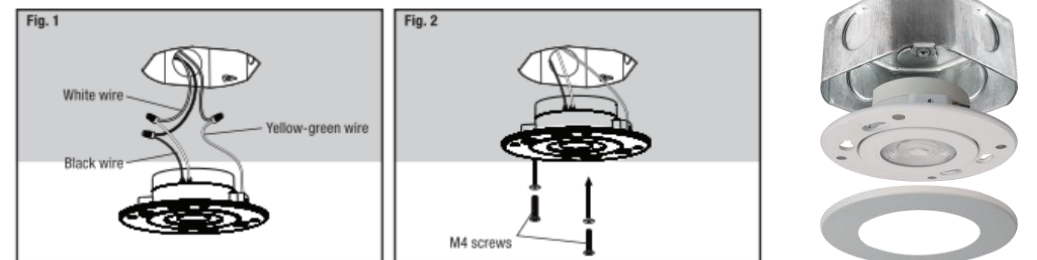

AD-LED-4-S9W-5CCT-MFG

4" Multi Fit Floating Gimbal

Project: _____

Location: _____

Model: _____ Qty: _____

Notes: _____

DESCRIPTION

4" Multi Floating Gimbal LED - Fits in J-Box or Can Recessed Fixture Look Due to Very Thin Trim

FEATURES & BENEFITS

- Adjustable in any direction and easy to use
- Meets Fire Rating Code When Used in a Fire Rated J-Box
- Wet Location - Suitable For Showers & Outdoor
- 5CCT User Selectable 2700-3000-3500-4000-5000K with CRI 90+

DIMENSIONS OD 4 7/8" Depth 1 1/2"

INSTALLATION INSTRUCTIONS

J-box mount

Retrofit

ORDERING GUIDE

	Trim	Beam angle
AD-LED-4-S9W-5CCT-WH-MFG	White	leave blank for 38°
AD-LED-4-S9W-5CCT-BK-MFG	Black	-24D for 24° -60D for 60°