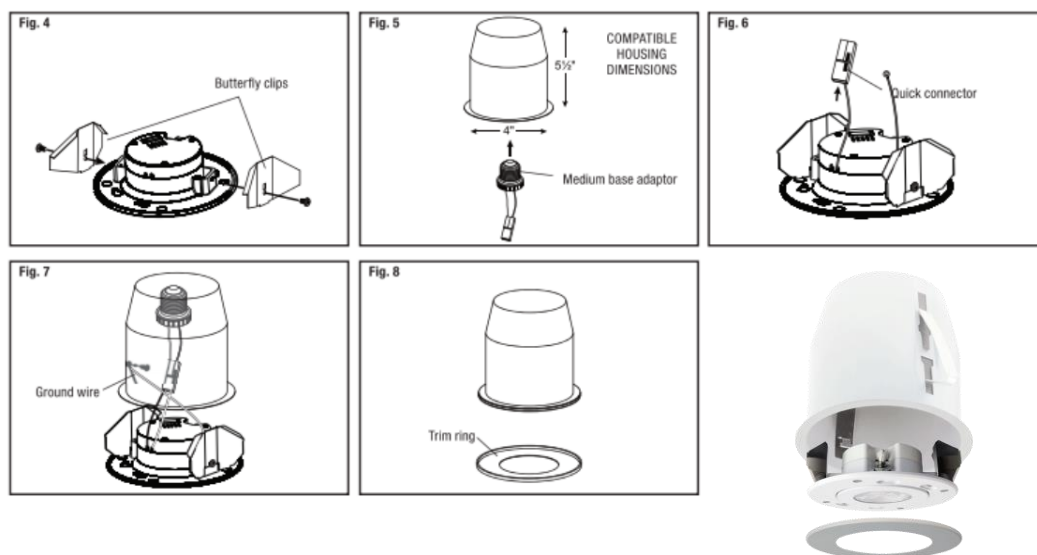

AD-LED-4-S9W-5CCT-MFG

4" Multi Fit Floating Gimbal

Project: _____

Location: _____

Model: _____ Qty: _____

Notes: _____

DESCRIPTION

4" Multi Floating Gimbal LED - Fits in J-Box or Can Recessed Fixture Look Due to Very Thin Trim

FEATURES & BENEFITS

- Adjustable in any direction and easy to use
- Meets Fire Rating Code When Used in a Fire Rated J-Box
- Wet Location - Suitable For Showers & Outdoor
- 5CCT User Selectable 2700-3000-3500-4000-5000K with CRI 90+

DIMENSIONS OD 4 7/8" Depth 1 1/2"

INSTALLATION INSTRUCTIONS

J-box mount

Retrofit

ORDERING GUIDE

	Trim	Beam angle
AD-LED-4-S9W-5CCT-WH-MFG	White	leave blank for 38°
AD-LED-4-S9W-5CCT-BK-MFG	Black	-24D for 24° -60D for 60°

ACCESSORIES

Sold Separately

Retrofit Kit with E26 Adapter and Butterfly Clips model # **RK-4M**

Adder for 24° or 60° Light Beam

Lotus LED Lights USA
250 H Street # 301, Blaine WA 98230 tel 360-200-5500
Hainesport NJ, Naples FL, Vancouver WA