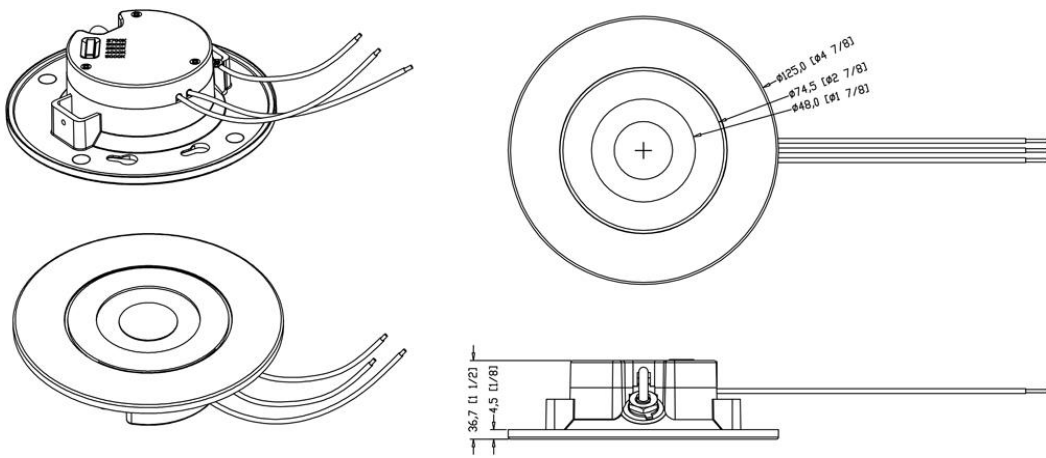

AD-LED-4-S9W-5CCT-MFG

4" Multi Fit Floating Gimbal

Project: _____

Location: _____

Model: _____ Qty: _____

Notes: _____

DESCRIPTION

4" Multi Floating Gimbal LED - Fits in J-Box or Can Recessed Fixture Look Due to Very Thin Trim

FEATURES & BENEFITS

- Adjustable in any direction and easy to use
- Meets Fire Rating Code When Used in a Fire Rated J-Box
- Wet Location - Suitable For Showers & Outdoor
- 5CCT User Selectable 2700-3000-3500-4000-5000K with CRI 90+

DIMENSIONS OD 4 7/8" Depth 1 1/2"

INSTALLATION INSTRUCTIONS

J-box mount

Retrofit

ORDERING GUIDE

	Trim	Beam angle
AD-LED-4-S9W-5CCT-WH-MFG	White	leave blank for 38°
AD-LED-4-S9W-5CCT-BK-MFG	Black	-24D for 24° -60D for 60°