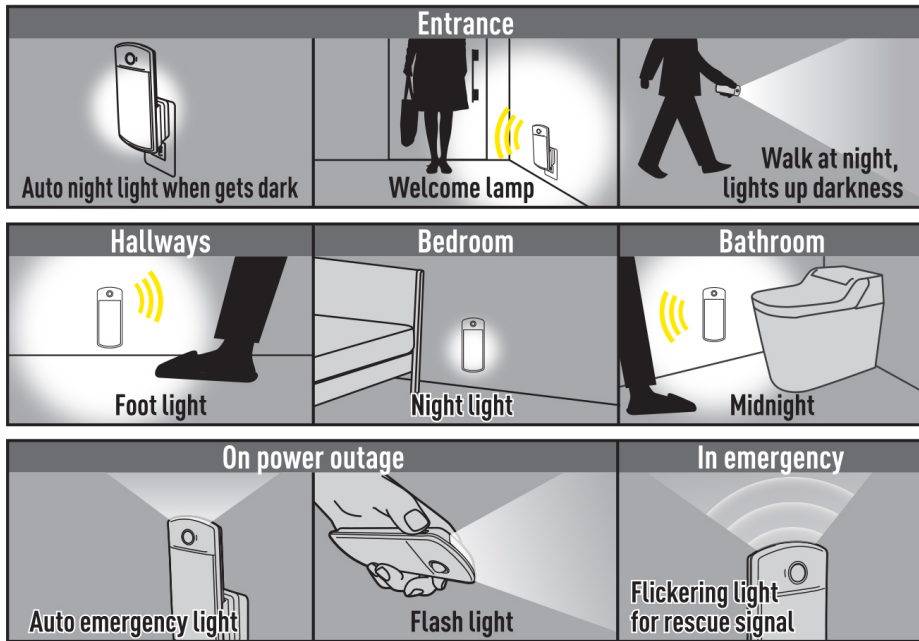

SPECIFICATION

Applications	Hallway, Bathroom, Bedroom
Energy Used (W)	1 W
Color Temperature (K)	Nightlight 2700 K
	Flashlight 5000 K
Battery	Lithium-ion 500mAh 3.7V
Continuous Usable Time	3 hours Flashlight 100%
	5 hours Nightlight 100%
Charging Time	40 hours
Battery Life	500 charging / discharging cycles
Projected Life	70% Light Output at 50,000 Hours
Detecting Method	Pyroelectric Infrared Sensor
Approved Location	Indoor only
Warranty	1 Year