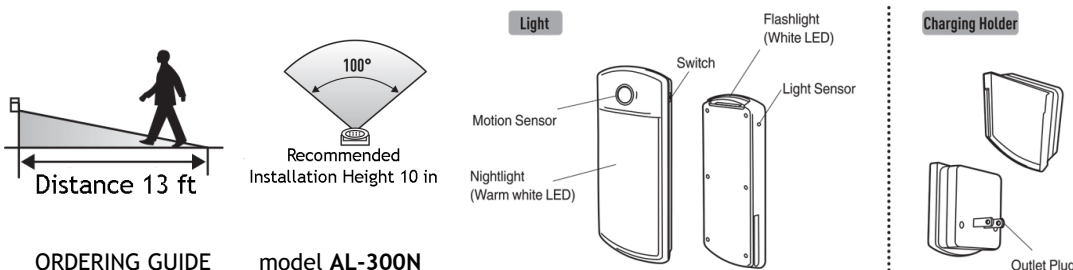

SPECIFICATION

Applications	Hallway, Bathroom, Bedroom
Energy Used (W)	1 W
Color Temperature (K)	Nightlight 2700 K
	Flashlight 5000 K
Battery	Lithium-ion 500mAh 3.7V
Continuous Usable Time	3 hours Flashlight 100%
	5 hours Nightlight 100%
Charging Time	40 hours
Battery Life	500 charging / discharging cycles
Projected Life	70% Light Output at 50,000 Hours
Detecting Method	Pyroelectric Infrared Sensor
Approved Location	Indoor only
Warranty	1 Year