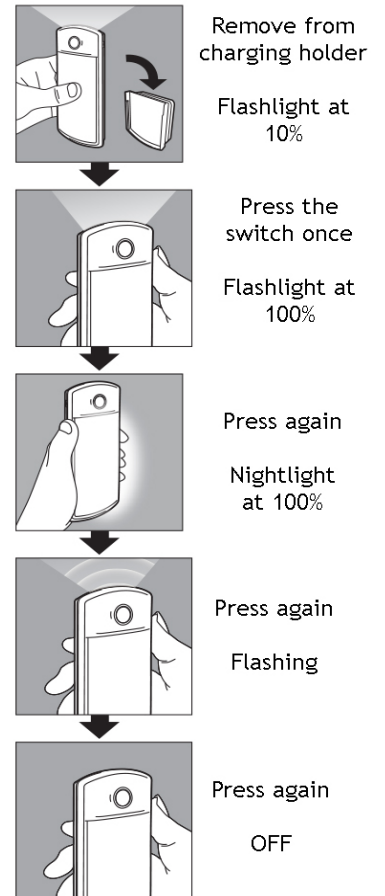

SPECIFICATION

Applications	Hallway, Bathroom, Bedroom
Energy Used (W)	1 W
Color Temperature (K)	Nightlight 2700 K
	Flashlight 5000 K
Battery	Lithium-ion 500mAh 3.7V
Continuous Usable Time	3 hours Flashlight 100%
	5 hours Nightlight 100%
Charging Time	40 hours
Battery Life	500 charging / discharging cycles
Projected Life	70% Light Output at 50,000 Hours
Detecting Method	Pyroelectric Infrared Sensor
Approved Location	Indoor only
Warranty	1 Year