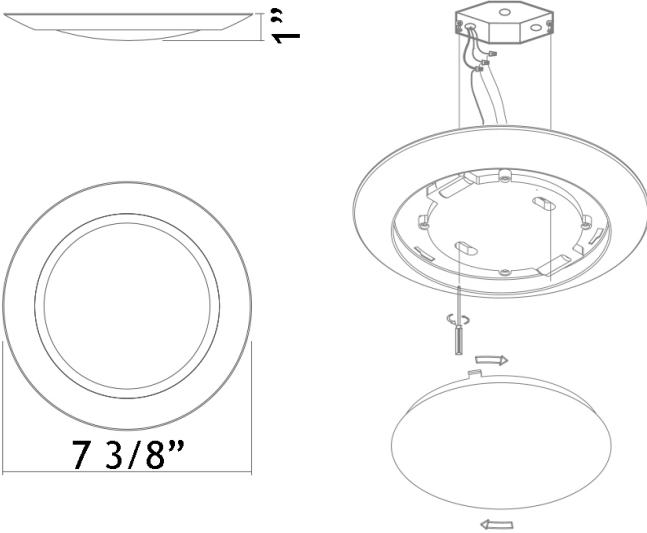

Wet Location

DESCRIPTION

6" Surface Mount Backlit LED Disk
AC Input - No Driver Needed

FEATURES & BENEFITS

Fast & Easy to Install in J-Box - Save on Labor
Wet Location - Suitable For Showers & Soffits
CRI 90+ for True Color Rendering
Dimmable Down to 10% Flicker Free

DIMENSIONS OD 7 3/8" Thickness 1"

Project: _____

Location: _____

Trim: _____ Qty: _____

Notes: _____

SPECIFICATION	
Applications	Surface Mount
Energy Used	15 W
Color Temperature (K)	3000
Light Output (lm)	900
Halogen Equivalent	75 W
Beam Angle	120°
CRI	90 +
Driver Input	120V AC 50/60 Hz
Dimming	TRIAC Dimmers 10% - 100%
Approved Location	Wet Locations
Air Tight	No
Ambient Temperature	-4° F (-20° C) to +104° F (+40° C)
Projected Life	70% Light Output at 50,000 Hours
Certification	cETLus
Warranty	5 Year

ORDERING GUIDE

	CCT	Trim
CSC3017-LED-15W	- xK	xx

Stock model 30K White Trim: **CSC3017-LED-15W-3K-WH**

4000K & 5000K and Black, Bronze & Brushed Nickel Trims Available by Custom Order