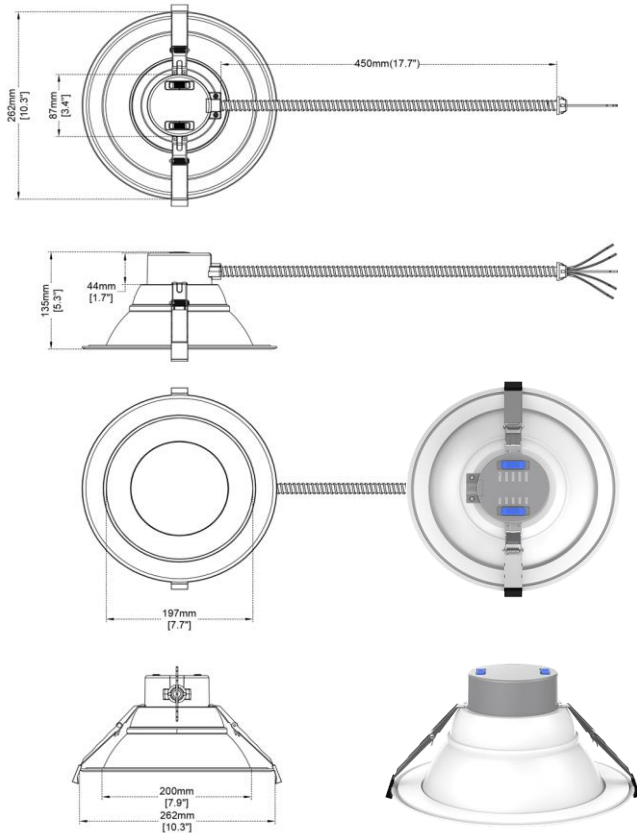

DESCRIPTION

All in one 0-10 V dimmable 8" LED downlight for retrofit & new construction. Perfect for hospitality, healthcare, shopping mall & retail, office, exterior soffit, etc.

FEATURES & BENEFITS

Universal voltage 120-347 V
0-10 V Dimmable 5%-100%
5 CCT selectable 2700 - 3000 - 3500 - 4000 - 5000 K
5 Wattage Adjustable 16 - 22 - 26 - 30 - 35 W
Type IC, Wet location & Air-tight
Regressed optics with low glare
Trim options: All White, White Trim with Silver (Alzak) reflector, or all Black

DIMENSIONS ID 8" OD 10 1/4" Depth 5 1/4" Regressed 2"
Cut Out 8" to 9" Ceiling Space needed 5 1/4"

ORDERING GUIDE

DL254-8-35W-M-A5C5-HO [White Trim White Reflector](#)
DL254-8-35W-M-A5C5-HO-AZ [White Trim Silver Reflector \(Alzak\)](#)
DL254-8-35W-M-A5C5-HO-BK [Black Trim Black Reflector](#)

TRIM OPTIONS

White

Alzak

Black

ACCESSORIES - Sold Separately. **Please note that junction box is not included**

[26" Long Flat Rough-In Plate - model # RIP8](#)

New Construction Mounting Plate for Stud Ceiling
[model # LBL-MP-C4-8-STUD](#)

New Construction Mounting Plate for T-bar Ceiling
[model # LBL-MP-C4-10-TBAR](#)

Goof Ring White OD 12 1/2" model # [LBL-8CGR-W](#)

Emergency Driver 15W 120-347V input
[model # BLD-HM15D-YYY](#)

COMPLIANCE