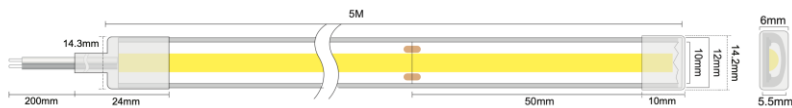

### INSTALLATION INSTRUCTIONS

1. Mount using the silicone clips included
2. Minimum bending radius 2"
3. You may cut it once and use the wires on both ends to power the pieces.  
Cuttable Increment 2"
4. Use the included 2 end caps to re-seal the ends with silicone.

### DIMENSIONS

Included in package: \_\_\_\_\_

**2 end caps, 16 transparent silicone mounting clips & 32 screws**

SPECIFICATION (tolerance +/- 10%)	
Applications	Saunas, Spas, Steam Showers
Power	3 W/ft (10 W/m)
Input	24V DC
Stock CCTs	2700 K   3000 K   4000 K   5000 K   DTW 3000-1800K
Light output per meter	840 lm   890 lm   980 lm   980 lm   750 lm
Efficiency lm/W	84   89   98   98   68
CRI	90 +
Available Lengths	16 ft ( 5m)
Maximum Connection Length	16 ft (5 m)
Width	1/2" (12 mm)
Beam Angle	120°
Dimmable	Yes
LED Operation Type	Constant Voltage
IP Grade	IP 67
Approved Locations	Wet Location, Closet Rated
Operating Temperature	-4°F (-20°C) to +220°F (+105°C)
Cuttable Increment	2" (50 mm)
Minimum Bending Radius	2" (50 mm)
LEDs density	COB 480 LEDs / meter
Projected Life	70% Light Output at 50,000 Hours
Certification	c UL us
Warranty	5 year indoor / 3 year outdoor - when installed with a Lotus LED Lights driver
	The warranty is void if installed with an LED driver from another manufacturer