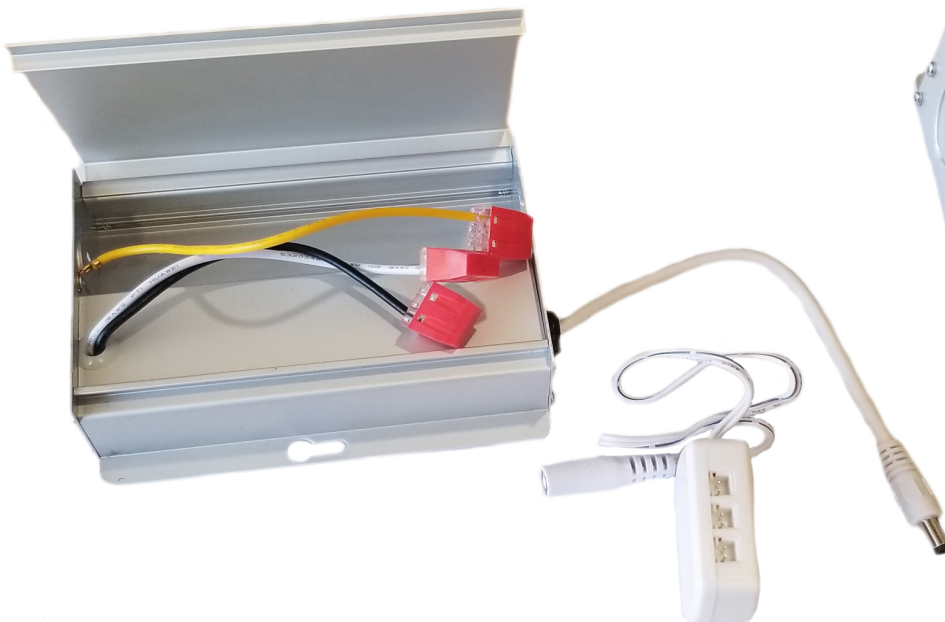

HBL024-120-12-D

12V Class 2 Power Supply 24W Dimmable

Project: _____

Location: _____

Qty: _____

Notes: _____

DESCRIPTION

12V Class 2 Power Supply 24W
 1 1/4" Deep - Fits Where Space Is Limited
 Triac Dimmable

CONNECTIONS

Input - Hard Wiring
 Output - Plug-in connector to 6-port hub
 Connect the puck lights to the included hub

SPECIFICATION	
Applications	LED Puck Lights
Power	24 W
Input	120 V AC
Output Voltage	12 V DC
Output Amps	2 A
Dimmability	Triac 100% - 10%
Approved Location	Damp Locations
Power Factor	> 0.5
Ambient Temperature	-40°F (-40°C) to +104°F (+40°C)
Warranty	3 Year
Certification	cETLus file # 4005878

DIMENSIONS: 5" x 4" x 1 1/4"

ORDERING GUIDE **HBL024-120-12-D**

COMPLIANCE

Lotus LED Lights USA

www.LotusLEDLights.com

Lotus LED Lights CANADA

250 H Street # 301, Blaine WA 98230 tel 360-200-5500

800-15355 24 Ave Box 200, Surrey BC V4A 2H9 tel 604-538-3090