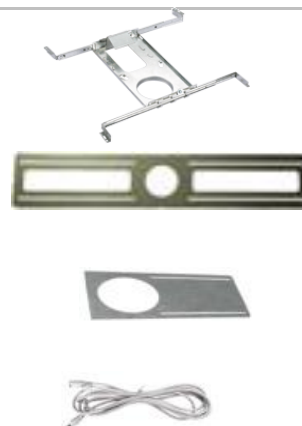

### ACCESSORIES

Sold Separately

[Flanged Mounting Plate with bars model FRP212](#)

[Flat Mounting Plate 26" model RIP212](#)

[Flat Mounting Plate 13" model MP234](#)

[Jumper Cables 10 ft model JC-5CCT-10](#)