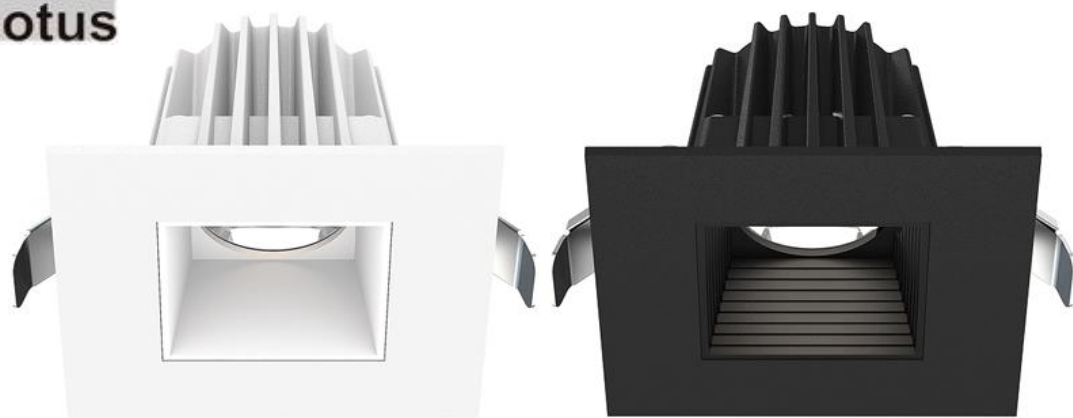

## 2" Square Recessed Economy LED 9W 5CCT

Project: \_\_\_\_\_

Location: \_\_\_\_\_

Model: \_\_\_\_\_ Qty: \_\_\_\_\_

Notes: \_\_\_\_\_

### DESCRIPTION

2" Square Recessed Economy LED With Integral Driver In Connection Box  
Available with White & Black trims and 4 Smooth & 2 Baffle Reflectors

### FEATURES & BENEFITS

- 5 CCT User Selectable
- CRI 90+ for True Color Rendering
- Type IC Rated - No Housing Required
- Fast & Easy To Install - Save On Labor
- 2 3/4" Deep - Install Where Ceiling Space Is Limited
- 120V Triac Dimmable Driver with Wiring Compartment Included

DIMENSIONS 1/8" In SQ 2 1/16" Depth 2 1/4"

Driver: 5 1/4" x 1 3/4" x 1 1/8" Cut Out: 2 1/2" to 2 3/4"

SPECIFICATION	
Applications	Residential Recessed
Power	9 W
Color Temperature (K)	2700   3000   3500   4000   5000
Light Output WH Reflector (lm)	550   570   610   620   630
Light Output BK Reflector (lm)	470   490   520   550   570
Beam Angle	36°
CRI	90 +
Driver Input	120V AC 50/60 Hz
J-Box Volume	3.88 in <sup>3</sup>
Dimming	TRIAC Dimmers 20% - 100%
Approved Location	Insulated Ceiling & Damp Locations
Air Tight	Yes
Ambient Temperature	-4°F (-20°C) to +104°F (+40°C)
Projected Life	70% Light Output at 30,000 Hours
Certification	c ETL us
Warranty	3 Year