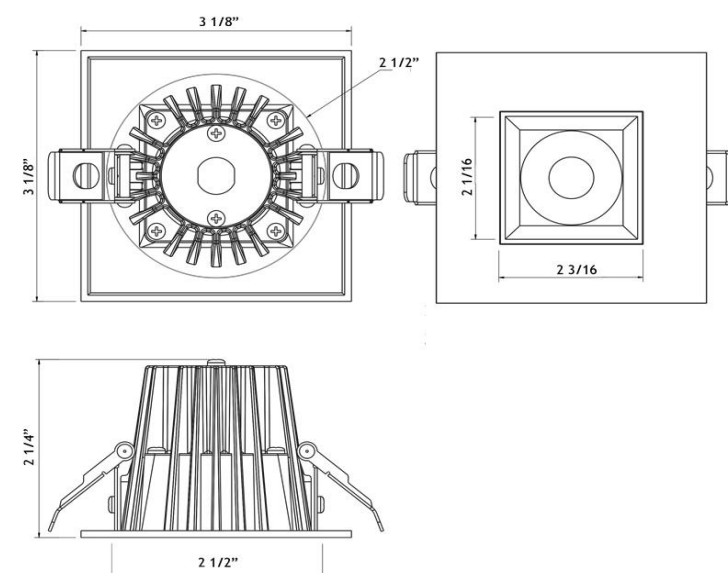

INSTALLATION INSTRUCTIONS

ORDERING GUIDE

	Trim	Reflector
JXL-COB02-S09W-5CCT-WH-2SR-SM-WH	White	Smooth White
JXL-COB02-S09W-5CCT-WH-2SR-BF-WH	White	Baffle White
JXL-COB02-S09W-5CCT-WH-2SR-SM-BK	White	Smooth Black
JXL-COB02-S09W-5CCT-WH-2SR-BF-BK	White	Baffle Black
JXL-COB02-S09W-5CCT-WH-2SR-SM-AZ	White	Alzak
JXL-COB02-S09W-5CCT-WH-2SR-BF-BC	White	Black Chrome
JXL-COB02-S09W-5CCT-BK-2SR-SM-WH	Black	Smooth White
JXL-COB02-S09W-5CCT-BK-2SR-BF-WH	Black	Baffle White
JXL-COB02-S09W-5CCT-BK-2SR-SM-BK	Black	Smooth Black
JXL-COB02-S09W-5CCT-BK-2SR-BF-BK	Black	Baffle Black
JXL-COB02-S09W-5CCT-BK-2SR-SM-AZ	Black	Alzak
JXL-COB02-S09W-5CCT-BK-2SR-BF-BC	Black	Black Chrome