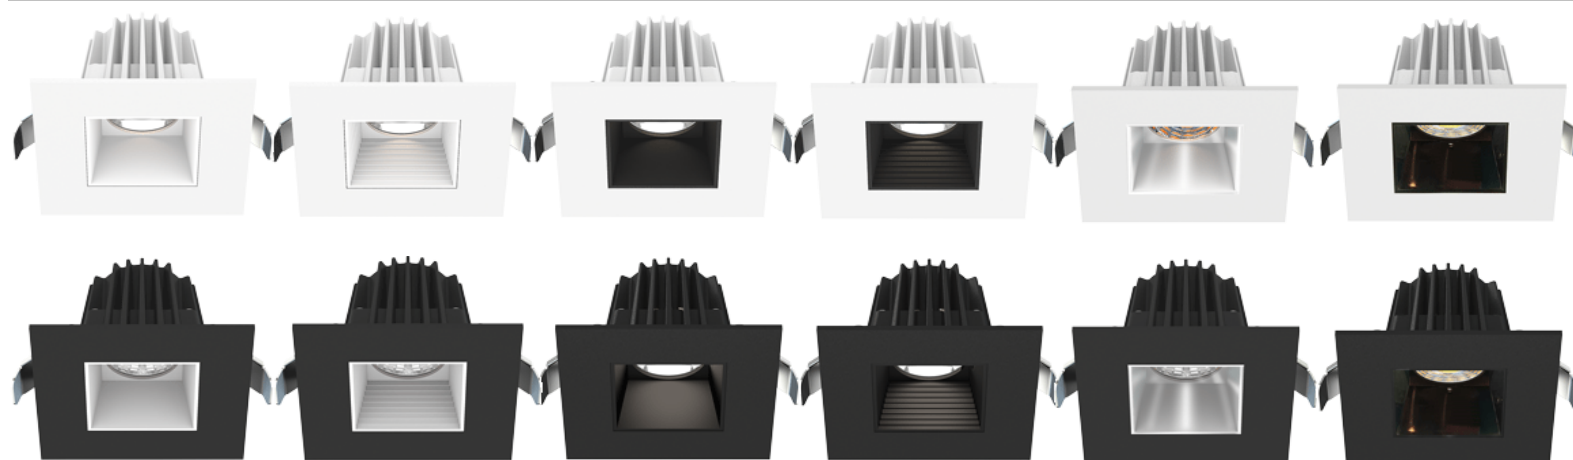

TRIM & REFLECTOR OPTIONS

- **2SR-SM-WH** Smooth White
- **2SR-BF-WH** Baffle White
- **2SR-SM-BK** Smooth Black
- **2SR-BF-BK** Baffle Black
- **2SR-SM-AZ** Alzak
- **2SR-SM-BC** Black Chrome