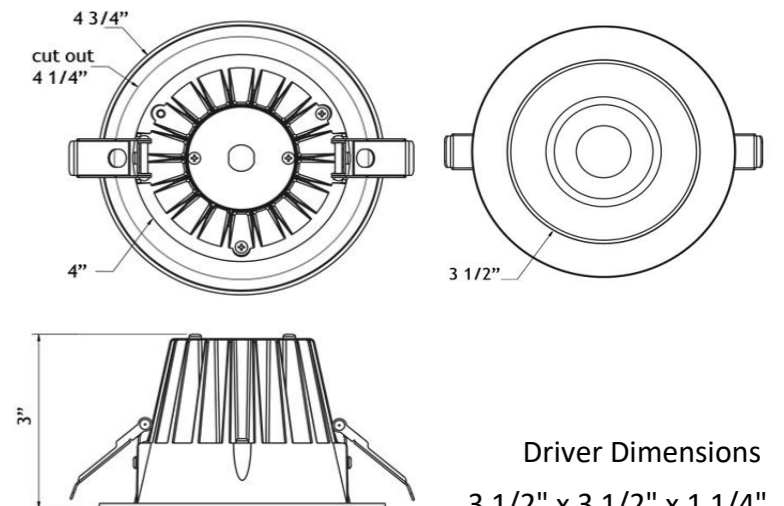

INSTALLATION INSTRUCTIONS

DIMENSIONS Fixture: OD 4 3/4" ID 3 1/2" Depth 3"

Cut Out 4 1/4"

ORDERING GUIDE

	Trim	Reflector
JXL-COB04-R15W-5CCT-WH-4RR-SM-WH	White	Smooth White
JXL-COB04-R15W-5CCT-WH-4RR-BF-WH	White	Baffle White
JXL-COB04-R15W-5CCT-WH-4RR-SM-BK	White	Smooth Black
JXL-COB04-R15W-5CCT-WH-4RR-BF-BK	White	Baffle Black
JXL-COB04-R15W-5CCT-WH-4RR-SM-AZ	White	Alzak
JXL-COB04-R15W-5CCT-WH-4RR-SM-BC	White	Black Chrome
JXL-COB04-R15W-5CCT-BK-4RR-SM-WH	Black	Smooth White
JXL-COB04-R15W-5CCT-BK-4RR-BF-WH	Black	Baffle White
JXL-COB04-R15W-5CCT-BK-4RR-SM-BK	Black	Smooth Black
JXL-COB04-R15W-5CCT-BK-4RR-BF-BK	Black	Baffle Black
JXL-COB04-R15W-5CCT-BK-4RR-SM-AZ	Black	Alzak
JXL-COB04-R15W-5CCT-BK-4RR-SM-BC	Black	Black Chrome