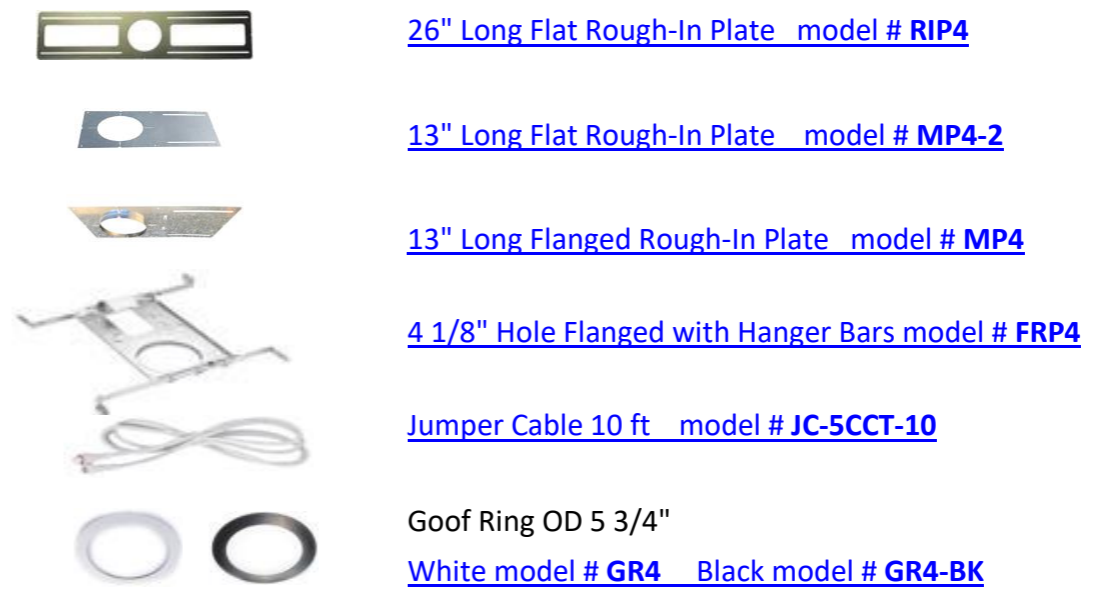

TRIM & REFLECTOR OPTIONS

4RR-SM-WH Smooth White **4RR-BF-WH** Baffle White **4RR-SM-BK** Smooth Black **4RR-BF-BK** Baffle Black **4RR-SM-AZ** Alzak **4RR-SM-BC** Black Chrome

INSTALLATION INSTRUCTIONS

DIMENSIONS Fixture: OD 4 3/4" ID 3 1/2" Depth 3"

Cut Out 4 1/4"

ORDERING GUIDE

	Trim	Reflector
JXL-COB04-R15W-5CCT-WH-4RR-SM-WH	White	Smooth White
JXL-COB04-R15W-5CCT-WH-4RR-BF-WH	White	Baffle White
JXL-COB04-R15W-5CCT-WH-4RR-SM-BK	White	Smooth Black
JXL-COB04-R15W-5CCT-WH-4RR-BF-BK	White	Baffle Black
JXL-COB04-R15W-5CCT-WH-4RR-SM-AZ	White	Alzak
JXL-COB04-R15W-5CCT-WH-4RR-SM-BC	White	Black Chrome
JXL-COB04-R15W-5CCT-BK-4RR-SM-WH	Black	Smooth White
JXL-COB04-R15W-5CCT-BK-4RR-BF-WH	Black	Baffle White
JXL-COB04-R15W-5CCT-BK-4RR-SM-BK	Black	Smooth Black
JXL-COB04-R15W-5CCT-BK-4RR-BF-BK	Black	Baffle Black
JXL-COB04-R15W-5CCT-BK-4RR-SM-AZ	Black	Alzak
JXL-COB04-R15W-5CCT-BK-4RR-SM-BC	Black	Black Chrome

ACCESSORIES

Sold Separately

- [26" Long Flat Rough-In Plate model # RIP4](#)
- [13" Long Flat Rough-In Plate model # MP4-2](#)
- [13" Long Flanged Rough-In Plate model # MP4](#)
- [4 1/8" Hole Flanged with Hanger Bars model # FRP4](#)
- [Jumper Cable 10 ft model # JC-5CCT-10](#)
- Goof Ring OD 5 3/4"
[White model # GR4](#) [Black model # GR4-BK](#)