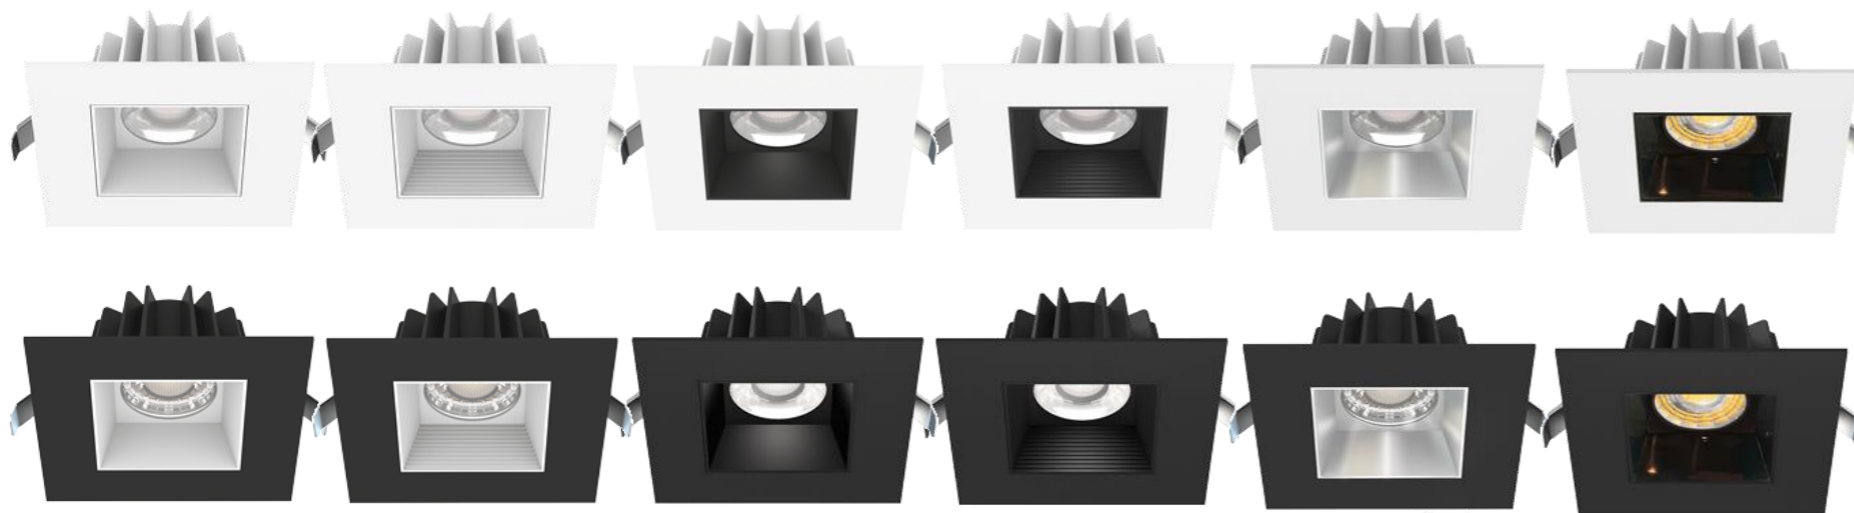

TRIM & REFLECTOR OPTIONS

4SR-SM-WH Smooth White	4SR-BF-WH Baffle White	4SR-SM-BK Smooth Black	4SR-BF-BK Baffle Black	4SR-SM-AZ Alzak	4SR-SM-BC Black Chrome