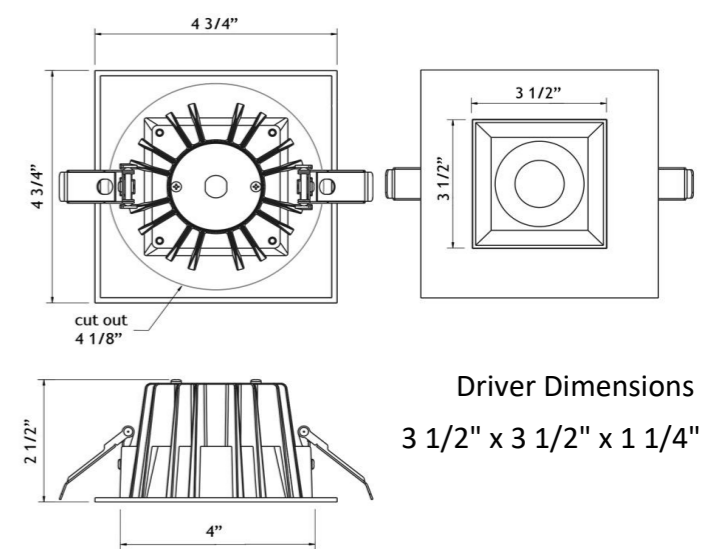

### INSTALLATION INSTRUCTIONS

DIMENSIONS OD SQ 4 3/4" ID SQ 3 1/2" Depth 2 1/2"  
Cut Out 4 1/4"