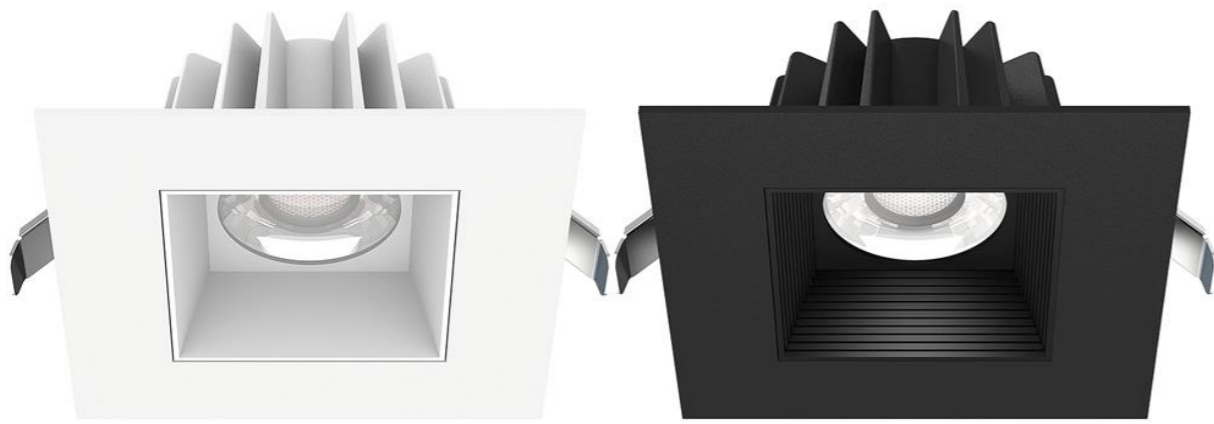

# JXL-COB04-S15W-5CCT

## 4" Square Recessed Economy LED 15W 5CCT

Project: \_\_\_\_\_

Location: \_\_\_\_\_

Model: \_\_\_\_\_ Qty: \_\_\_\_\_

Notes: \_\_\_\_\_

### DESCRIPTION

4" Square Recessed LED With Integral Driver In Connection Box  
Available with White & Black trims and 4 Smooth & 2 Baffle Reflectors

### FEATURES & BENEFITS

- 5 CCT User Selectable
- CRI 90+ for True Color Rendering
- Type IC Rated - No Housing Required
- Fast & Easy To Install - Save On Labor
- 3" Deep - Install Where Ceiling Space Is Limited
- 120V Triac Dimmable Driver with Wiring Compartment Included