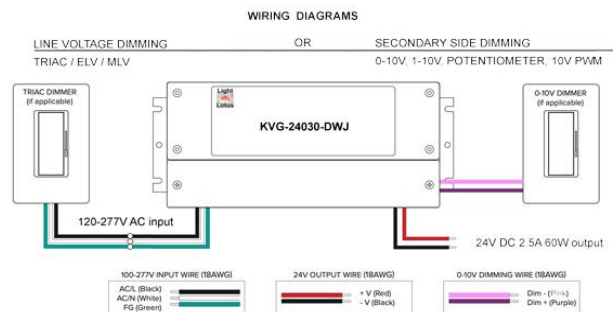

Lotus LED Lights USA 250 H Street # 301, Blaine WA 98230 tel 360-200-5500 Hainesport NJ & Ferndale WA	www.LotusLEDLights.com mailing addresses warehouses	Lotus LED Lights CANADA 1080 Cliveden Ave # 6, Delta BC V3M 6G6 tel 604-538-3090 Delta BC & Mississauga ON