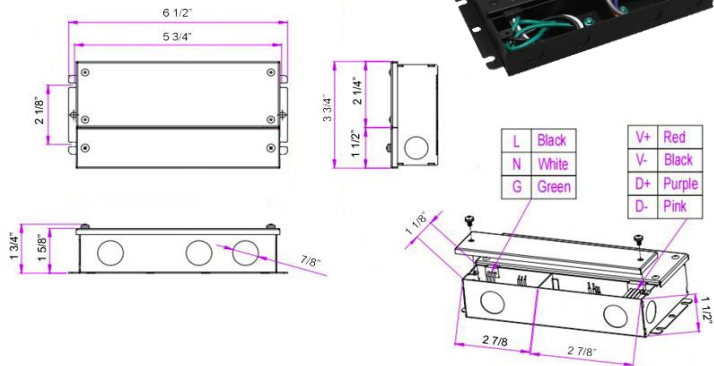

### DIMENSIONS

SPECIFICATION	
Applications	LED Tape, 24V Ceiling Fixtures
Power	30 W
Input	120V - 277V AC
Output V / A	24V DC / 1.25A
Type	Constant Voltage Electronic LED Driver
Dimmability	TRIAC, 0-10V, 1-10V, Pot., 10V PWM
Min / Max Load:	3W / 30W
THD @ 120V with 80% LED load	without dimmer: 5%
	with triac dimmer: 23%
THD @ 277V with 80% LED load	without dimmer: 15%
	with triac dimmer: 43%
THD @ 277V with 80% LED load	with 0-10V dimmer: 5%
	with 0-10V dimmer: 15%
Power Factor	0.98 with built-in power factor correction
PWM Frequency	20 KHz
Protection	short circuit, over-voltage, over-heat, over-load
Approved Location	Dry, Damp & Wet Locations
Wiring Volume	5 cu in per chamber
Net Weight	2 lbs / 0.93 kg
Ambient Temperature	-40°F (-40°C) to +140°F (+60°C)
Warranty	5 Year
Certification	c UL us Listed, Class 2, Type HL, FCC Title 47 Class B