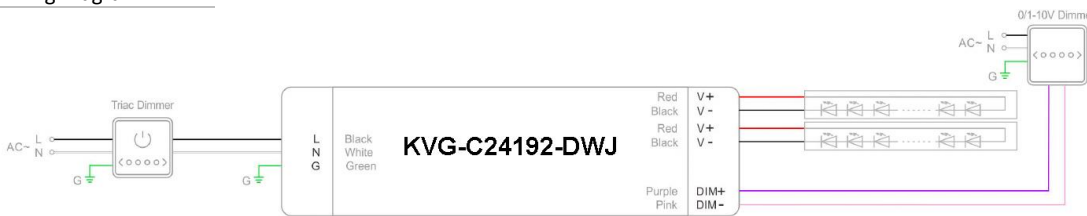

Multiple knock-outs for easy wiring

0.5 second start time

DIMENSIONS

SPECIFICATION	
Applications	LED Tape, 24V Ceiling Fixtures
Power	2 x 96 W
Input	120V - 277V AC
Output V / A	24V DC 2 x 4 A
Type	Constant Voltage Electronic LED Driver
Dimmability	TRIAC, 0-10V, 1-10V, Pot., 10V PWM
Min / Max Load:	2 x 9W / 2 x 96W
THD @ 120V with 80% LED load	without dimmer: 12%
	with triac dimmer: 24%
	with 0-10V dimmer: 12%
THD @ 277V with 80% LED load	without dimmer: 17%
	with triac dimmer: 35%
	with 0-10V dimmer: 17%
Power Factor	0.98 with built-in power factor correction
PWM Frequency	20 KHz
Protection	short circuit, over-voltage, over-heat, over-load
Approved Location	Dry, Damp & Wet Locations
Wiring Volume	10 cu in per chamber
Ambient Temperature	-40°F (-40°C) to +140°F (+60°C)
Warranty	5 Year
Certification	c UL us Listed, Class 2, Type HL, FCC Title 47 Class B

Wiring Diagram

ORDERING GUIDE **KVG-C24192-DWJ**

WARNING:

Do not exceed ambient temperature range from -40°F (-40°C) to +140°F (+60°C). Please mount in a shaded area or when mounted indoors install in a well-ventilated area. Failure to follow these instructions could lead to overheating, short life and void the warranty.