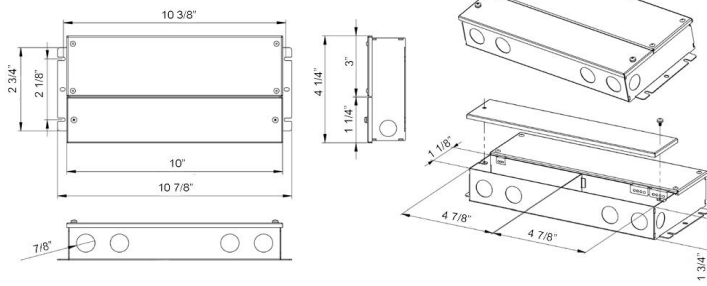

Multiple knock-outs for easy wiring

0.5 second start time

DIMENSIONS

SPECIFICATION	
Applications	LED Tape, 24V Ceiling Fixtures
Power	2 x 96 W
Input	120V - 277V AC
Output V / A	24V DC 2 x 4 A
Type	Constant Voltage Electronic LED Driver
Dimmability	TRIAC, 0-10V, 1-10V, Pot., 10V PWM
Min / Max Load:	2 x 9W / 2 x 96W
THD @ 120V with 80% LED load	without dimmer: 12%
	with triac dimmer: 24%
	with 0-10V dimmer: 12%
THD @ 277V with 80% LED load	without dimmer: 17%
	with triac dimmer: 35%
	with 0-10V dimmer: 17%
Power Factor	0.98 with built-in power factor correction
PWM Frequency	20 KHz
Protection	short circuit, over-voltage, over-heat, over-load
Approved Location	Dry, Damp & Wet Locations
Wiring Volume	10 cu in per chamber
Ambient Temperature	-40°F (-40°C) to +140°F (+60°C)
Warranty	5 Year
Certification	c UL us Listed, Class 2, Type HL, FCC Title 47 Class B