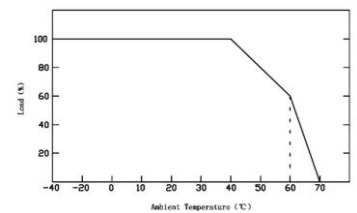

Derating Curve - load accordingly

Lotus LED Lights USA
250 H Street # 301, Blaine WA 98230 tel 360-200-5500
Hainesport NJ & Ferndale WA

www.LotusLEDLights.com
mailing addresses
warehouses

Lotus LED Lights CANADA
1080 Cliveden Ave # 6, Delta BC V3M 6G6 tel 604-538-3090
Delta BC & Mississauga ON