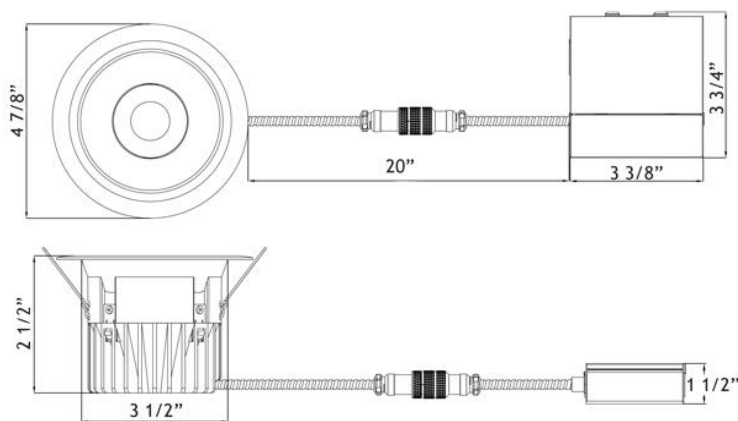

**Type IC, Wet, Air-Tight & Open Plenum**

**DESCRIPTION**

4" Round Deep Regressed LED - Elegant Design Without Glare  
Corrosion Resistant Polycarbonate Trim, White & Black in stock

**FEATURES & BENEFITS**

- Rust Free - suitable for ocean front soffits, saunas & steam showers
- 5 single CCT, Dim to Warm, & 5CCT field selectable options
- 3 1/2" Deep - Install Where Ceiling Space Is Limited
- Armored Cable & Metal Connectors - Open Plenum Rated
- Driver Inside Connection Box with Romex Quick Connectors and Knock Outs - Fast Installation & No Junction Box Needed
- Type IC, Air-Tight & Wet Location - No Housing Required

**DIMENSIONS ID 4" OD 4 7/8" Cut Out 4 1/4"**

120V TRIAC Dimmable Driver Included      Optional 120V-347V

0-10V Dimmable Driver

Order Separately as

[model # LLL-LD1535TR](#)

**ORDERING GUIDE Example LD4R-30K-4R-CPL-WH**