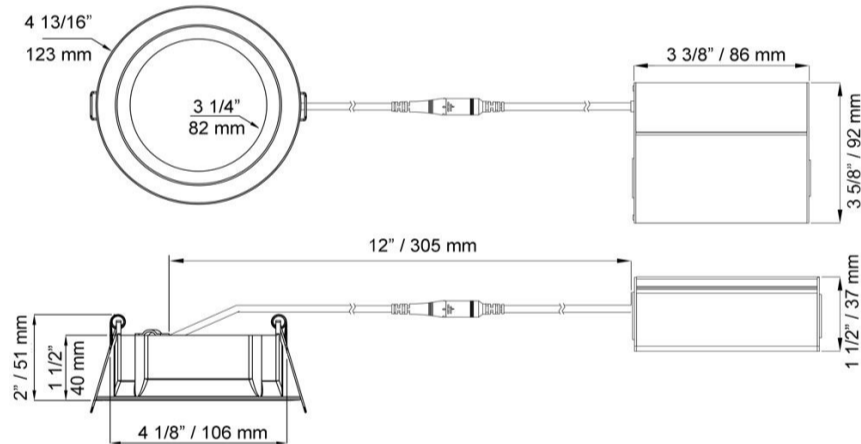

LE4RR

4" Round Deep Regressed Eco LED 5CCT 11W

Project: _____

Location: _____

Model #: _____ Qty: _____

Notes: _____

DESCRIPTION

4" Round Deep Regressed LED With Integral Driver In Connection Box
Builder Grade Fixture Providing Pleasant Low Glare Light

FEATURES & BENEFITS

- 1 1/8" Regressed for Reduced Glare
- 5CCT User Selectable 2700-3000-3500-4000-5000K
- CRI 90+ [Spectrum Test Report](#)
- Driver Inside Connection Box - No Junction Box Needed
- Type IC, Air-Tight and Wet Location Rated - No Housing Needed

MOUNTING

Cut Hole In Ceiling And Snap Fixture In Opening With Attached Spring Clips. Ceiling Clearance Required 2"

DIMENSIONS: ID 4 1/8" OD 4 13/16" Cut Out 4 1/8" to 4 1/4"

120V TRIAC Dimmable
Driver Included

SPECIFICATION	
Applications	Recessed Ceiling, Showers & Soffits
Power	11 W
Colour Temperature	5CCT: 2700 3000 3500 4000 5000
Light Output	915 925 950 965 950
Beam Angle	90°
CRI	90 +
Default Driver Input	120V AC Triac Dimmable
Optional Driver Input	120V-347V AC 0-10V Dimmable
Junction Box Wire Capacity	Max 5 No 12 AWG or 8 No 14 AWG
Approved Location	Insulated Ceiling & Wet Locations
IP Rating	IP 54
Air Tight	Yes
Type IC	Yes
Ambient Temperature	-40°F (-40°C) to +104°F (+40°C)
Projected Life	70% Light Output at 36,000 Hours
Certification	c UL us
Warranty	5 Year