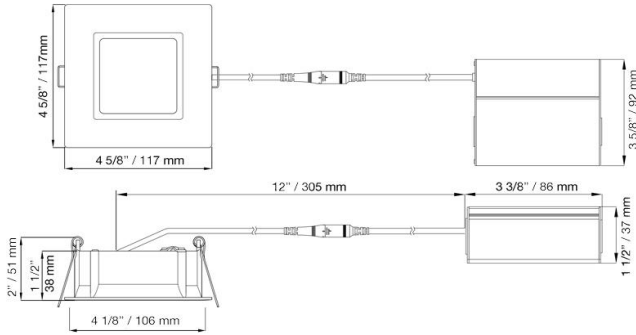

LE4SR

4" Square Deep Regressed Eco LED 11W

Project: _____

Location: _____

Model #: _____ Qty: _____

Notes: _____

DESCRIPTION

4" Square Deep Regressed LED With Integral Driver In Connection Box
Builder Grade Fixture Providing Pleasant Low Glare Light

FEATURES & BENEFITS

- 1 1/8" Regressed for Reduced Glare
- 5CCT User Selectable 2700-3000-3500-4000-5000K in WH & BK trims
- Dim To Warm 3000K to 2000K in WH trim in stock
- Up to 1030 lm with CRI 90+ [Spectrum WH](#) [Spectrum BK](#)
- Driver Inside Connection Box - No Junction Box Needed
- Type IC, Air-Tight and Wet Location Rated - No Housing Needed

MOUNTING

Cut Hole In Ceiling And Snap Fixture In Opening With Attached Spring Clips. Ceiling Clearance Required 2"

DIMENSIONS: ID 4 1/8" OD Square 4 5/8" Cut Out 4 1/8" to 4 1/4"

120V TRIAC Dimmable

Driver Included

CCT
5 CCT
5 CCT

Trim
[White](#)
[Black](#)

Lotus genuine product

SPECIFICATION

Applications	Recessed Ceiling, Showers & Soffits	
Power	11 W	
Colour Temperature	2700 3000 3500 4000 5000	
Light Output White Trim	715 737 762 760 718	
Light Output Black Trim	423 433 446 443 417	
Beam Angle	90°	
CRI	90 +	
Default Driver Input	120V AC	Triac Dimmable
Optional Driver Input	120V-347V AC	0-10V Dimmable
Junction Box Wire Capacity	Max 5 No 12 AWG or 8 No 14 AWG	
Approved Location	Insulated Ceiling & Wet Locations	
IP Rating	IP 54	
Air Tight & Type IC	Yes	
Ambient Temperature	-40°F (-40°C) to +104°F (+40°C)	
Projected Life	70% Light Output at 36,000 Hours	
Certification	c UL us	
Warranty	5 Year	