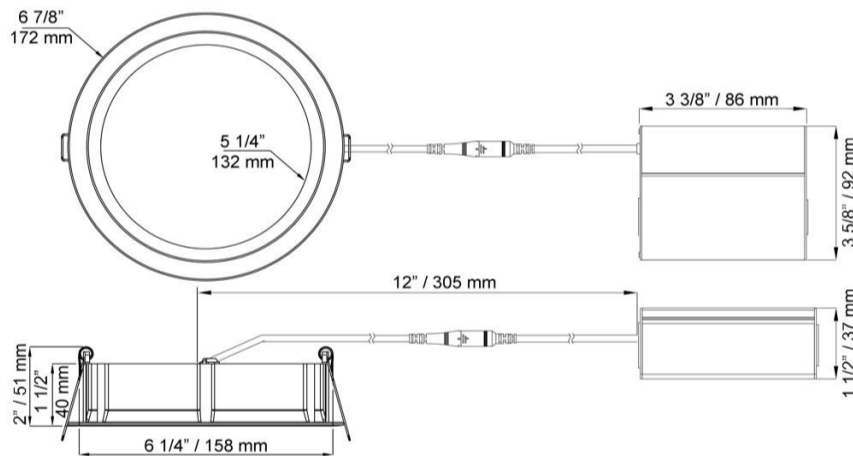

LE6RR

6" Round Deep Regressed Eco LED 5CCT 14.5W

Project: _____

Location: _____

Model #: _____ Qty: _____

Notes: _____

DESCRIPTION

6" Round Deep Regressed LED With Integral Driver In Connection Box
Builder Grade Fixture Providing Pleasant Low Glare Light

FEATURES & BENEFITS

- 1 1/8" Regressed for Reduced Glare
- 5CCT User Selectable 2700-3000-3500-4000-5000K
- CRI 90+ [Spectrum Test Report](#)
- Driver Inside Connection Box - No Junction Box Needed
- Type IC, Air-Tight and Wet Location Rated - No Housing Needed

MOUNTING

Cut Hole In Ceiling And Snap Fixture In Opening With Attached Spring Clips. Ceiling Clearance Required 2"

DIMENSIONS: ID 6 1/4" OD 6 7/8" Cut Out 6 1/4"

120V TRIAC Dimmable
Driver Included

Optional 120V - 347V
Driver 0-10V Dimmable
Order Separately as
[model # LLL-LD1535ET](#)

AVAILABLE TRIMS

White

Black

ORDERING GUIDE

	Trim
LE6RR-5CCT-WH	White
LE6RR-5CCT-BK	Black

SPECIFICATION	
Applications	Recessed Ceiling, Showers & Soffits
Power	14.5 W
Colour Temperature	5CCT: 2700 3000 3500 4000 5000
Light Output	1325 1360 1390 1390 1340
Beam Angle	100°
CRI	90 +
Default Driver Input	120V AC Triac Dimmable
Optional Driver Input	120V-347V AC 0-10V Dimmable
Junction Box Wire Capacity	Max 5 No 12 AWG or 8 No 14 AWG
Approved Location	Insulated Ceiling & Wet Locations
IP Rating	IP 54
Air Tight	Yes
Type IC	Yes
Ambient Temperature	-40°F (-40°C) to +104°F (+40°C)
Projected Life	70% Light Output at 36,000 Hours
Certification	c UL us
Warranty	5 Year