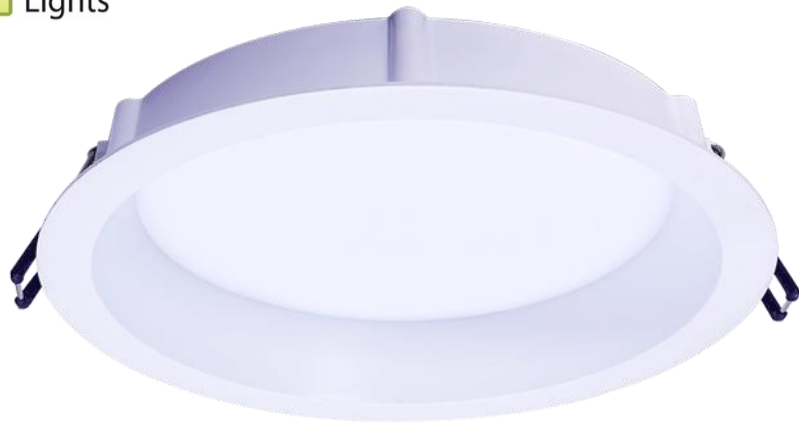

LE6RR

6" Round Deep Regressed Eco LED 5CCT 14.5W

Project: _____

Location: _____

Model #: _____ Qty: _____

Notes: _____

DESCRIPTION

6" Round Deep Regressed LED With Integral Driver In Connection Box
Builder Grade Fixture Providing Pleasant Low Glare Light

FEATURES & BENEFITS

- 1 1/8" Regressed for Reduced Glare
- 5CCT User Selectable 2700-3000-3500-4000-5000K
- CRI 90+ [Spectrum Test Report](#)
- Driver Inside Connection Box - No Junction Box Needed
- Type IC, Air-Tight and Wet Location Rated - No Housing Needed

MOUNTING

Cut Hole In Ceiling And Snap Fixture In Opening With Attached Spring Clips. Ceiling Clearance Required 2"

DIMENSIONS: ID 6 1/4" OD 6 7/8" Cut Out 6 1/4"

120V TRIAC Dimmable
Driver Included

Optional 120V - 347V
Driver 0-10V Dimmable
Order Separately as
[model # LLL-LD1535ET](#)

AVAILABLE TRIMS

White

Black

ORDERING GUIDE

	Trim
LE6RR-5CCT-WH	White
LE6RR-5CCT-BK	Black

SPECIFICATION	
Applications	Recessed Ceiling, Showers & Soffits
Power	14.5 W
Colour Temperature	5CCT: 2700 3000 3500 4000 5000
Light Output	1325 1360 1390 1390 1340
Beam Angle	100°
CRI	90 +
Default Driver Input	120V AC Triac Dimmable
Optional Driver Input	120V-347V AC 0-10V Dimmable
Junction Box Wire Capacity	Max 5 No 12 AWG or 8 No 14 AWG
Approved Location	Insulated Ceiling & Wet Locations
IP Rating	IP 54
Air Tight	Yes
Type IC	Yes
Ambient Temperature	-40°F (-40°C) to +104°F (+40°C)
Projected Life	70% Light Output at 36,000 Hours
Certification	c UL us
Warranty	5 Year