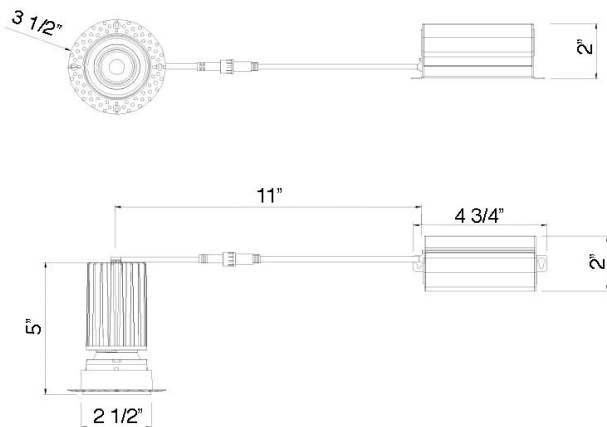

DESCRIPTION

2" Trimless Round Gimbal Recessed LED
With Integral Driver In Connection Box
Options to install in drywall or millwork

FEATURES & BENEFITS

Up to 20° tilt for sloped ceilings and wall washing
5CCT user selectable 2700-3000-3500-4000-5000K or **Dim to Warm** 3000-1800K
Light output up to **1000 lm**
CRI 90+ for True Color Rendering
5" Deep - Install Where Ceiling Space Is Limited
Type IC Rated - No Housing Required
Wet Location Approved
Driver Inside Connection Box - No Junction Box Needed
120V Triac Dimmable or **120-347V 0-10V Dimmable Drivers**

DIMENSIONS: D 2 1/2" ; OD 3 1/2" ; Cut Out 2 5/8"

Ceiling Clearance Required: 5" 120V Triac Dim Driver Included

ORDERING GUIDE

	CCT	Trim	Beam Angle
LED-2-S11W-5CCT-WH-EY-T	5CCT	White	blank for 38°
LED-2-S11W-DTW-WH-EY-T	Dim to Warm	White	-24D for 24°
LED-2-S11W-5CCT-BK-EY-T	5CCT	Black	-60D for 60°
LED-2-S11W-DTW-BK-EY-T	Dim to Warm	Black	

Default beam angle is 38°, Optional 24° & 60°

Project: _____

Location: _____

Model: _____ Qty: _____

Notes: _____

SPECIFICATION	
Applications	Sloped Ceilings, Wallwashing, Highlighting Artwork
Power	11 W
Color Temperature (K)	2700K - 3000K - 3500K - 4000K - 5000K - DTW 30-18K
Light Output White Trim (lm)	800 - 850 - 930 - 980 - 1000 - 900
Halogen Equivalent	90 W
Beam Angle	38° (standard), 24° & 60° available as adder
Tilt Angle	20°
CRI	90 +
Default Driver Input & Dimming	120V AC 50/60 Hz - Triac Dimmable
Optional Driver Input & Dimming	120V-347V AC 50/60 Hz - 0-10V Dimmable
J-Box Volume	6.53 in ³ / 2 in 2 out 12AWG
Approved Location	Insulated Ceiling & Wet Locations
Air Tight	Yes
Ambient Temperature	-4°F (-20°C) to +104°F (+40°C)
Projected Life	70% Light Output at 50,000 Hours
Certification	cETLus
Warranty	5 Year