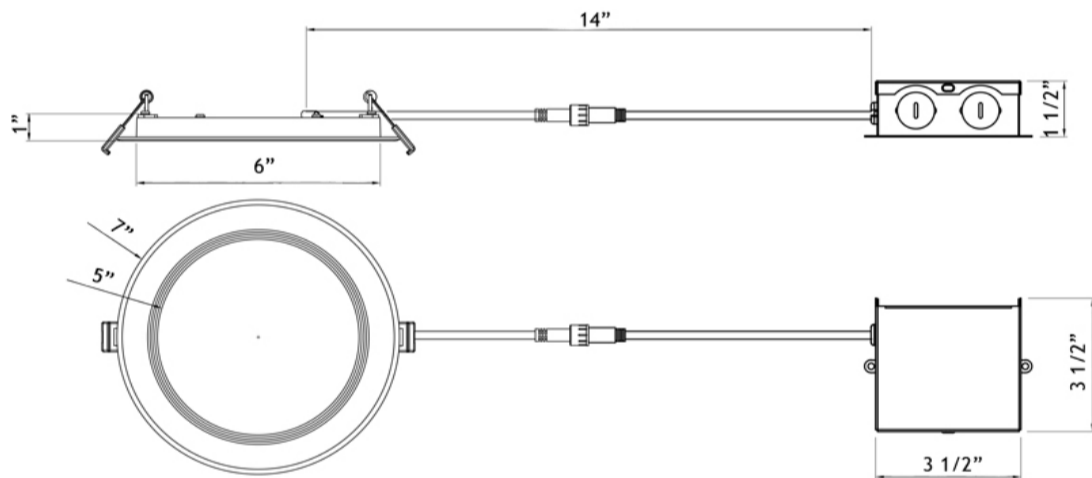

Fixture Thickness: 1"

120V Triac Dimmable Driver Included

Project: \_\_\_\_\_

Location: \_\_\_\_\_

Model: \_\_\_\_\_ Qty: \_\_\_\_\_

Notes: \_\_\_\_\_

SPECIFICATION	
Applications	Renovations & New Construction
Energy Used	12 W
Color Temperature (K)	5 CCT: 2700   3000   3500   4000   5000
Light Output (lm)	940   990   1050   1070   1040
Halogen Equivalent	100 W
Beam Angle	110°
CRI	80
Driver Input	120V AC 50/60 Hz
Dimming	TRIAC Dimmers 10% - 100%
Junction Box Volume	9.69 cubic inches / Max 5 No 12 AWG or 8 No 14 AWG
Approved Location	Insulated Ceiling & Damp Locations
Air Tight	Yes
Ambient Temperature	-4° F (-20° C) to +104° F (+40° C)
Projected Life	70% Light Output at 50,000 Hours
Certification	cETLus, Energy Star
Warranty	3 Year